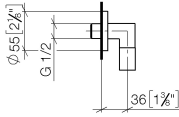

EDITION PRO Wall elbow - Matte Black

28 450 626

- 3/8" shower outlet
- rosette Ø 55 mm
- 1/2" connection
- WRAS 1811077

Intrinsic protection against back flow.

	Matte Black	28 450 626-33
	Chrome	28 450 626-00
	Brushed Chrome	28 450 626-93

EDITION PRO Wall elbow - Matte Black

28 450 626

mm [inches]

Certificates

WRAS_1811077. Belgaqua_21-381-27_7.

EDITION PRO Wall elbow - Matte Black

28 450 626

Parts for other finishes can be found here: [Chrome](#)

Spare parts list

No.	Item Number	Name	Quantity used	Delivery time
1	90 14 10 026 00 90	seal	1	2
2	09 27 22 503-33	rosette	1	30
3	09 16 01 014 90	ring	1	2
4	90 23 01 141 00 90	back-flow preventer	1	2
5	09 11 03 036-33	connection	1	30
6	90 21 02 069 00-33	cover	1	30