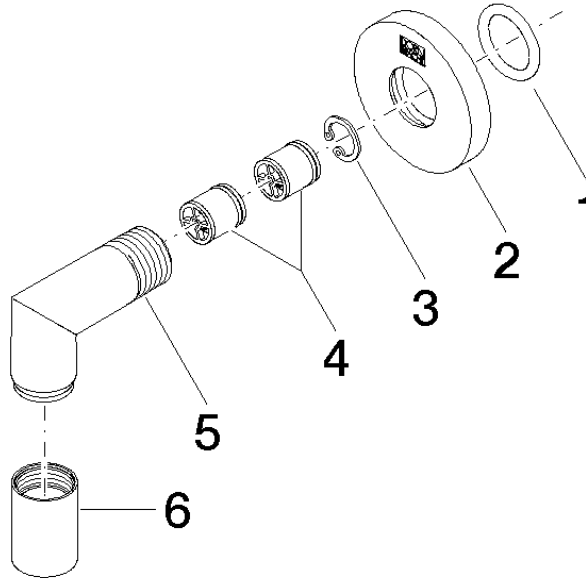

EDITION PRO Wall elbow - Matte Black

28 450 626

- 3/8" shower outlet
- rosette Ø 55 mm
- 1/2" connection
- WRAS 1811077

Intrinsic protection against back flow.

	Matte Black	28 450 626-33
	Chrome	28 450 626-00
	Brushed Chrome	28 450 626-93

EDITION PRO Wall elbow - Matte Black

28 450 626

mm [inches]

Certificates

WRAS_1811077. Belgaqua_21-381-27_7.

EDITION PRO Wall elbow - Matte Black

28 450 626

Parts for other finishes can be found here: [Chrome](#)

Spare parts list

No.	Item Number	Name	Quantity used	Delivery time
1	90 14 10 026 00 90	seal	1	2
2	09 27 22 503-33	rosette	1	30
3	09 16 01 014 90	ring	1	2
4	90 23 01 141 00 90	back-flow preventer	1	2
5	09 11 03 036-33	connection	1	30
6	90 21 02 069 00-33	cover	1	30