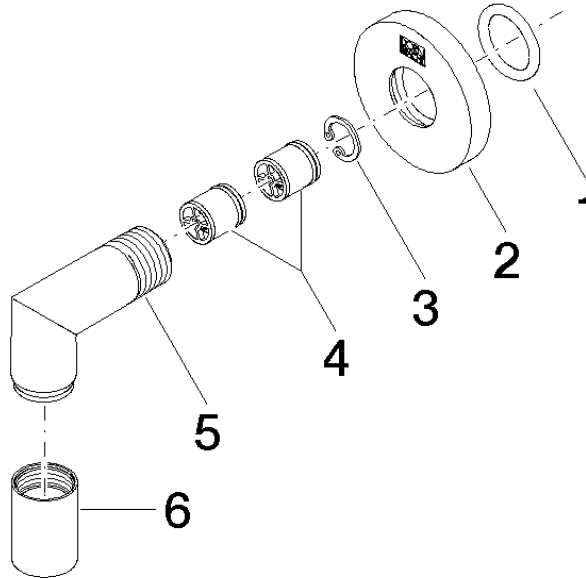

## EDITION PRO Wall elbow - Brushed Chrome

---

28 450 626

- 3/8" shower outlet
- rosette Ø 55 mm
- 1/2" connection
- WRAS 1811077

Intrinsic protection against back flow.

	Brushed Chrome	28 450 626-93
	Chrome	28 450 626-00
	Matte Black	28 450 626-33

## EDITION PRO Wall elbow - Brushed Chrome

---

28 450 626

mm [inches]

### Certificates

---

WRAS\_1811077. Belgaqua\_21-381-27\_7.

**EDITION PRO Wall elbow - Brushed Chrome**

28 450 626

Parts for other finishes can be found here: [Chrome](#)

**Spare parts list**

No.	Item Number	Name	Quantity used	Delivery time
1	90 14 10 026 00 90	seal	1	2
2	09 27 22 503-93	rosette	1	20
3	09 16 01 014 90	ring	1	2
4	90 23 01 141 00 90	back-flow preventer	1	2
5	09 11 03 036-93	connection	1	20
6	90 21 02 069 00-93	cover	1	-