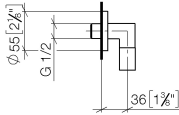

## EDITION PRO Wall elbow - Brushed Chrome

---

28 450 626

- 3/8" shower outlet
- rosette Ø 55 mm
- 1/2" connection
- WRAS 1811077

Intrinsic protection against back flow.

	Brushed Chrome	28 450 626-93
	Chrome	28 450 626-00
	Matte Black	28 450 626-33

## EDITION PRO Wall elbow - Brushed Chrome

---

28 450 626

mm [inches]

### Certificates

---

WRAS\_1811077. Belgaqua\_21-381-27\_7.

**EDITION PRO Wall elbow - Brushed Chrome**

28 450 626

Parts for other finishes can be found here: [Chrome](#)

**Spare parts list**

No.	Item Number	Name	Quantity used	Delivery time
1	90 14 10 026 00 90	seal	1	2
2	09 27 22 503-93	rosette	1	20
3	09 16 01 014 90	ring	1	2
4	90 23 01 141 00 90	back-flow preventer	1	2
5	09 11 03 036-93	connection	1	20
6	90 21 02 069 00-93	cover	1	-