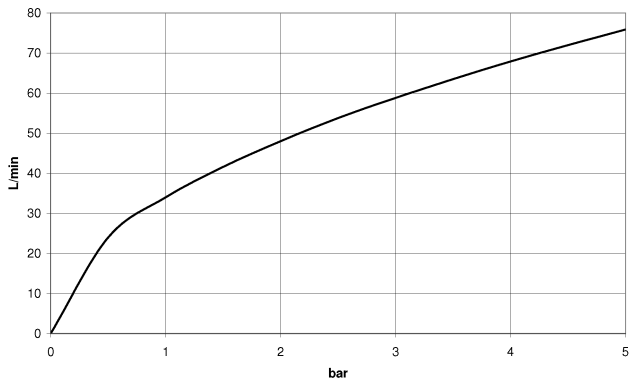

LULU Wall elbow - Brushed Platinum

LULU

28 450 710

- 3/8" shower outlet
- rosette 78 x 55 mm
- 1/2" connection
- WRAS 2310091

Intrinsic protection against back flow.

Brushed Platinum

28 450 710-06

Chrome

28 450 710-00

Recommended miscellaneous

Concealed wall elbow -

35 085 970 90

- max. recess depth 163 mm
- min. recess depth 90 mm

28 450 710

mm [inches]

Flow rate chart