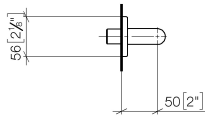

LULU Wall elbow - Brushed Platinum

LULU

28 450 710

- 3/8" shower outlet
- rosette 78 x 55 mm
- 1/2" connection
- WRAS 2310091

Intrinsic protection against back flow.

Brushed Platinum

28 450 710-06

Chrome

28 450 710-00

Recommended miscellaneous

Concealed wall elbow -

35 085 970 90

- max. recess depth 163 mm
- min. recess depth 90 mm

28 450 710

mm [inches]

Flow rate chart

Certificates

IAPMO_4976 (5). Belgaqua_21-381- WRAS_2310091. WRAS_1807022.
27_7.

28 450 710

Spare parts list

No.	Item Number	Name	Quantity used	Delivery time
1	09 16 01 014 90	ring	1	2
2	90 23 01 040 00 90	back-flow preventer	1	2
3	09 24 03 116 20 90	nipple	1	2
4	09 14 10 008 90	seal	1	2
5	09 14 10 142 90	seal	1	2
6	09 30 30 054 90	screw	1	2
7	09 31 11 026 90	pin	1	2
8	09 27 71 002-06	rosette	1	10
9	09 11 03 026 20-06	connection	1	60
10	09 31 11 005 90	pin	1	2
11	90 14 10 077 00 90	seal	1	2
12	09 24 03 107 20 90	nipple	1	2
13	90 21 02 069 00-06	cover	1	10