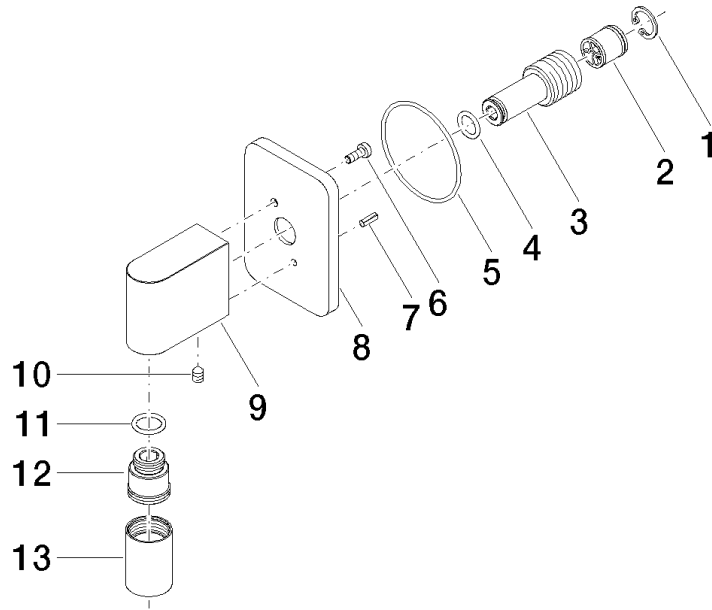

LULU Wall elbow - Brushed Platinum

LULU

28 450 710

- 3/8" shower outlet
- rosette 78 x 55 mm
- 1/2" connection
- WRAS 2310091

Intrinsic protection against back flow.

Brushed Platinum

28 450 710-06

Chrome

28 450 710-00

Recommended miscellaneous

Concealed wall elbow -

35 085 970 90

- max. recess depth 163 mm
- min. recess depth 90 mm

28 450 710

mm [inches]

Flow rate chart

Certificates

IAPMO_4976 (5). Belgaqua_21-381- WRAS_2310091. WRAS_1807022.
27_7.

28 450 710

Spare parts list

No.	Item Number	Name	Quantity used	Delivery time
1	09 16 01 014 90	ring	1	2
2	90 23 01 040 00 90	back-flow preventer	1	2
3	09 24 03 116 20 90	nipple	1	2
4	09 14 10 008 90	seal	1	2
5	09 14 10 142 90	seal	1	2
6	09 30 30 054 90	screw	1	2
7	09 31 11 026 90	pin	1	2
8	09 27 71 002-06	rosette	1	10
9	09 11 03 026 20-06	connection	1	60
10	09 31 11 005 90	pin	1	2
11	90 14 10 077 00 90	seal	1	2
12	09 24 03 107 20 90	nipple	1	2
13	90 21 02 069 00-06	cover	1	10