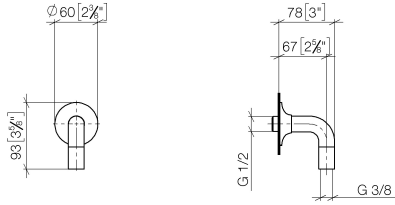

28 450 809

- 3/8" shower outlet
- rosette Ø 60 mm
- 1/2" connection
- WRAS 1810006

Intrinsic protection against back flow.

	Dark Chrome	28 450 809-19
	Chrome	28 450 809-00
	Brushed Platinum	28 450 809-06
	Platinum	28 450 809-08
	Brushed Durabronze (23kt Gold)	28 450 809-28
	Brushed Bronze	28 450 809-42
	Brushed Champagne (22kt Gold)	28 450 809-46
	Champagne (22kt Gold)	28 450 809-47
	Brushed Dark Platinum	28 450 809-99

Recommended miscellaneous

**Concealed wall elbow -**

- max. recess depth 163 mm
- min. recess depth 90 mm

35 085 970 90

28 450 809

mm [inches]

Flow rate chart

Certificates