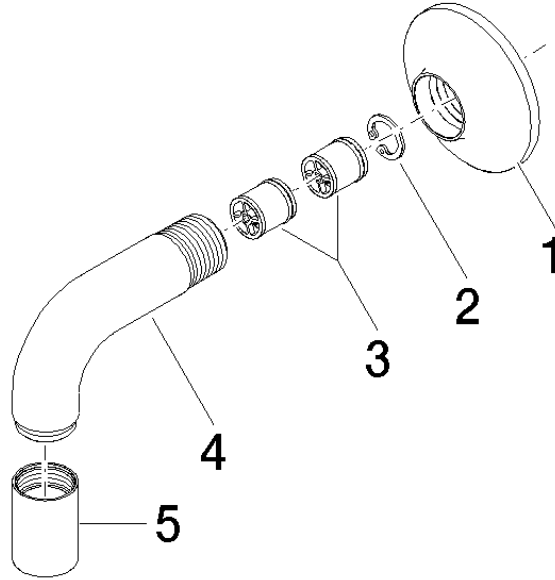

28 450 809

- 3/8" shower outlet
- rosette Ø 60 mm
- 1/2" connection
- WRAS 1810006

Intrinsic protection against back flow.

	Brushed Durabronze (23kt Gold)	28 450 809-28
	Chrome	28 450 809-00
	Brushed Platinum	28 450 809-06
	Platinum	28 450 809-08
	Dark Chrome	28 450 809-19
	Brushed Bronze	28 450 809-42
	Brushed Champagne (22kt Gold)	28 450 809-46
	Champagne (22kt Gold)	28 450 809-47
	Brushed Dark Platinum	28 450 809-99

Recommended miscellaneous

- Concealed wall elbow -** 35 085 970 90
- max. recess depth 163 mm
 - min. recess depth 90 mm

28 450 809

mm [inches]

Flow rate chart

Certificates

WRAS_1810006. Belgaqua_22_280_2
7_7.

28 450 809

Spare parts list

No.	Item Number	Name	Quantity used	Delivery time
1	90 27 80 021 00-28	rosette	1	20
2	09 16 01 014 90	ring	1	2
3	90 23 01 040 00 90	back-flow preventer	2	2
4	09 11 03 123-28	connection	1	20
5	90 21 02 069 00-28	cover	1	20