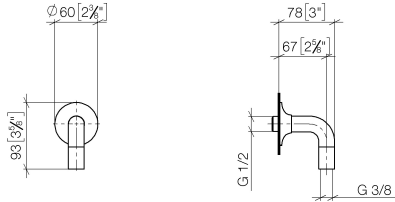

28 450 809

- 3/8" shower outlet
- rosette Ø 60 mm
- 1/2" connection
- WRAS 1810006

Intrinsic protection against back flow.

	Brushed Durabronze (23kt Gold)	28 450 809-28
	Chrome	28 450 809-00
	Brushed Platinum	28 450 809-06
	Platinum	28 450 809-08
	Dark Chrome	28 450 809-19
	Brushed Bronze	28 450 809-42
	Brushed Champagne (22kt Gold)	28 450 809-46
	Champagne (22kt Gold)	28 450 809-47
	Brushed Dark Platinum	28 450 809-99

Recommended miscellaneous

- Concealed wall elbow -** 35 085 970 90
- max. recess depth 163 mm
 - min. recess depth 90 mm

28 450 809

mm [inches]

Flow rate chart

Certificates

WRAS_1810006. Belgaqua_22_280_2
7_7.

28 450 809

Spare parts list

No.	Item Number	Name	Quantity used	Delivery time
1	90 27 80 021 00-28	rosette	1	20
2	09 16 01 014 90	ring	1	2
3	90 23 01 040 00 90	back-flow preventer	2	2
4	09 11 03 123-28	connection	1	20
5	90 21 02 069 00-28	cover	1	20