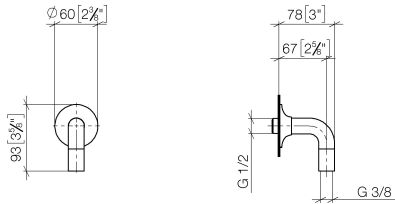

VAIA Wall elbow - Champagne (22kt Gold)

VAIA

28 450 809

- 3/8" shower outlet
- rosette Ø 60 mm
- 1/2" connection
- WRAS 1810006

Intrinsic protection against back flow.

	Champagne (22kt Gold)	28 450 809-47
	Chrome	28 450 809-00
	Brushed Platinum	28 450 809-06
	Platinum	28 450 809-08
	Dark Chrome	28 450 809-19
	Brushed Durabronze (23kt Gold)	28 450 809-28
	Brushed Bronze	28 450 809-42
	Brushed Champagne (22kt Gold)	28 450 809-46
	Brushed Dark Platinum	28 450 809-99

Recommended miscellaneous

- Concealed wall elbow -** 35 085 970 90
- max. recess depth 163 mm
 - min. recess depth 90 mm

28 450 809

mm [inches]

Flow rate chart

Certificates

Belgaqua_22_280_2
7_7.