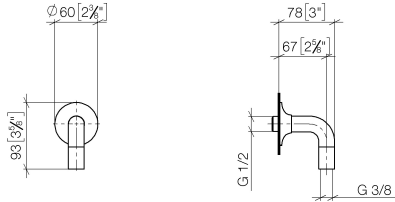

28 450 809

- 3/8" shower outlet
- rosette Ø 60 mm
- 1/2" connection
- WRAS 1810006

Intrinsic protection against back flow.

	Brushed Dark Platinum	28 450 809-99
	Chrome	28 450 809-00
	Brushed Platinum	28 450 809-06
	Platinum	28 450 809-08
	Dark Chrome	28 450 809-19
	Brushed Durabronze (23kt Gold)	28 450 809-28
	Brushed Bronze	28 450 809-42
	Brushed Champagne (22kt Gold)	28 450 809-46
	Champagne (22kt Gold)	28 450 809-47

Recommended miscellaneous

- Concealed wall elbow -** 35 085 970 90
- max. recess depth 163 mm
 - min. recess depth 90 mm

28 450 809

mm [inches]

Flow rate chart

Certificates

WRAS_1810006. Belgaqua_22_280_2 IAPMO_4976 (4).
7_7.

28 450 809

Spare parts list

No.	Item Number	Name	Quantity used	Delivery time
1	90 27 80 021 00-99	rosette	1	30
2	09 16 01 014 90	ring	1	2
3	90 23 01 040 00 90	back-flow preventer	2	2
4	09 11 03 123-99	connection	1	30
5	90 21 02 069 00-99	cover	1	30