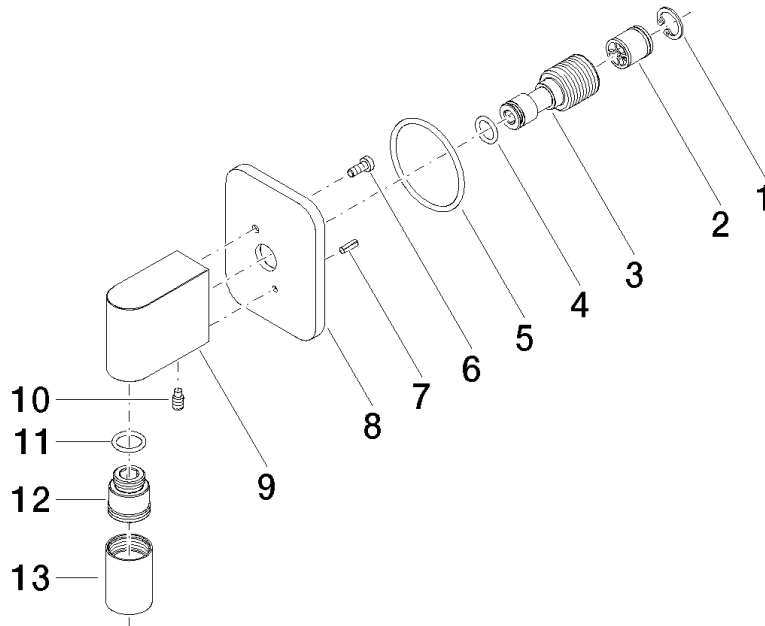

28 450 845

- 3/8" shower outlet
- rosette 60 x 78 mm
- 1/2" connection
- WRAS 2310091

Intrinsic protection against back flow.

	Brushed Platinum	28 450 845-06
	Chrome	28 450 845-00
	Dark Chrome	28 450 845-19
	Brushed Light Gold	28 450 845-27
	Matte Black	28 450 845-33
	Brushed Chrome	28 450 845-93
	Brushed Dark Platinum	28 450 845-99

Recommended miscellaneous

- Concealed wall elbow -** 35 085 970 90
- max. recess depth 163 mm
 - min. recess depth 90 mm

28 450 845

mm [inches]

Flow rate chart

Certificates

IAPMO_4976 (5). WRAS_2310091.

28 450 845

Spare parts list

No.	Item Number	Name	Quantity used	Delivery time
1	09 16 01 014 90	ring	1	2
2	90 23 01 141 00 90	back-flow preventer	1	2
3	09 24 03 116 20 90	nipple	1	2
4	09 14 10 008 90	seal	1	2
5	09 14 10 142 90	seal	1	2
6	09 30 30 054 90	screw	1	2
7	09 31 11 026 90	pin	1	2
8	09 27 84 021-06	rosette	1	10
9	09 11 03 046-06	connection	1	10
10	09 31 11 005 90	pin	1	2
11	90 14 10 077 00 90	seal	1	2
12	09 24 03 107 20 90	nipple	1	2
13	90 21 02 069 00-06	cover	1	10