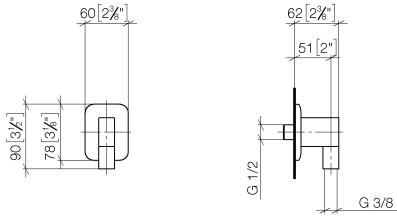

28 450 845

- 3/8" shower outlet
- rosette 60 x 78 mm
- 1/2" connection
- WRAS 2310091

Intrinsic protection against back flow.

	Brushed Platinum	28 450 845-06
	Chrome	28 450 845-00
	Dark Chrome	28 450 845-19
	Brushed Light Gold	28 450 845-27
	Matte Black	28 450 845-33
	Brushed Chrome	28 450 845-93
	Brushed Dark Platinum	28 450 845-99

Recommended miscellaneous

- Concealed wall elbow -** 35 085 970 90
- max. recess depth 163 mm
 - min. recess depth 90 mm

28 450 845

mm [inches]

Flow rate chart

Certificates

IAPMO_4976 (5). WRAS_2310091.

28 450 845

Spare parts list

No.	Item Number	Name	Quantity used	Delivery time
1	09 16 01 014 90	ring	1	2
2	90 23 01 141 00 90	back-flow preventer	1	2
3	09 24 03 116 20 90	nipple	1	2
4	09 14 10 008 90	seal	1	2
5	09 14 10 142 90	seal	1	2
6	09 30 30 054 90	screw	1	2
7	09 31 11 026 90	pin	1	2
8	09 27 84 021-06	rosette	1	10
9	09 11 03 046-06	connection	1	10
10	09 31 11 005 90	pin	1	2
11	90 14 10 077 00 90	seal	1	2
12	09 24 03 107 20 90	nipple	1	2
13	90 21 02 069 00-06	cover	1	10