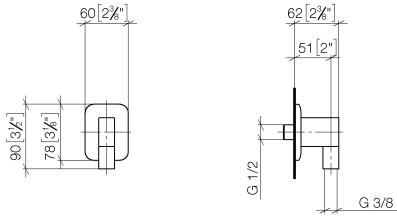

28 450 845

- 3/8" shower outlet
- rosette 60 x 78 mm
- 1/2" connection
- WRAS 2310091

Intrinsic protection against back flow.

	Dark Chrome	28 450 845-19
	Chrome	28 450 845-00
	Brushed Platinum	28 450 845-06
	Brushed Light Gold	28 450 845-27
	Matte Black	28 450 845-33
	Brushed Chrome	28 450 845-93
	Brushed Dark Platinum	28 450 845-99

28 450 845

mm [inches]

Flow rate chart

Certificates

WRAS_2310091.

28 450 845

Parts for other finishes can be found here: [Chrome](#)

Spare parts list

No.	Item Number	Name	Quantity used	Delivery time
1	09 16 01 014 90	ring	1	2
2	90 23 01 141 00 90	back-flow preventer	1	2
3	09 24 03 116 20 90	nipple	1	2
4	09 14 10 008 90	seal	1	2
5	09 14 10 142 90	seal	1	2
6	09 30 30 054 90	screw	1	2
7	09 31 11 026 90	pin	1	2
8	09 27 84 021-19	rosette	1	60
9	09 11 03 046-19	connection	1	20
10	09 31 11 005 90	pin	1	2
11	90 14 10 077 00 90	seal	1	2
12	09 24 03 107 20 90	nipple	1	2
13	90 21 02 069 00-19	cover	1	20