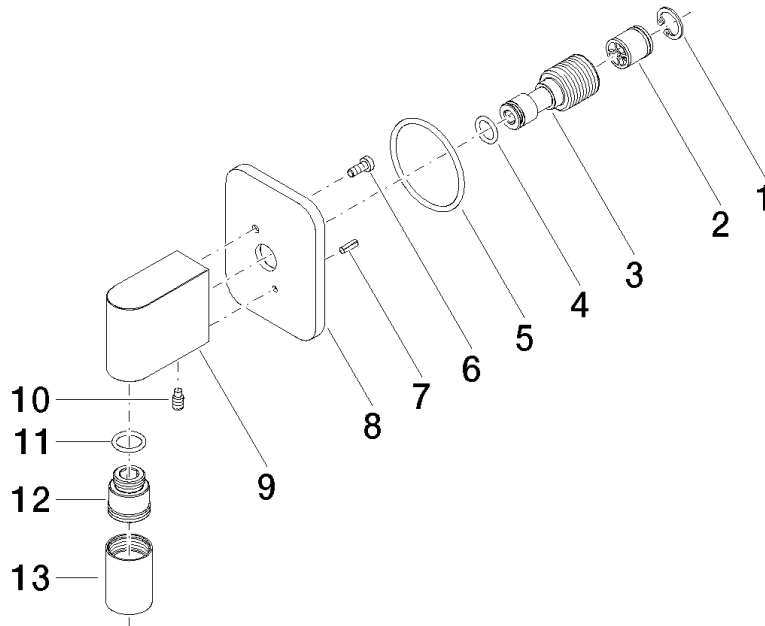

28 450 845

- 3/8" shower outlet
- rosette 60 x 78 mm
- 1/2" connection
- WRAS 2310091

Intrinsic protection against back flow.

	Brushed Light Gold	28 450 845-27
	Chrome	28 450 845-00
	Brushed Platinum	28 450 845-06
	Dark Chrome	28 450 845-19
	Matte Black	28 450 845-33
	Brushed Chrome	28 450 845-93
	Brushed Dark Platinum	28 450 845-99

Recommended miscellaneous

- | | | |
|---|-------------------------------|---------------|
|  | Concealed wall elbow - | 35 085 970 90 |
| | • min. recess depth 90 mm | |
| | • max. recess depth 163 mm | |

28 450 845

mm [inches]

Flow rate chart

Certificates

WRAS_2310091.

28 450 845

Spare parts list

No.	Item Number	Name	Quantity used	Delivery time
1	09 16 01 014 90	ring	1	2
2	90 23 01 141 00 90	back-flow preventer	1	2
3	09 24 03 116 20 90	nipple	1	2
4	09 14 10 008 90	seal	1	2
5	09 14 10 142 90	seal	1	2
6	09 30 30 054 90	screw	1	2
7	09 31 11 026 90	pin	1	2
9	09 11 03 046-27	connection	1	60
10	09 31 11 005 90	pin	1	2
11	90 14 10 077 00 90	seal	1	2
12	09 24 03 107 20 90	nipple	1	2
13	90 21 02 069 00-27	cover	1	30