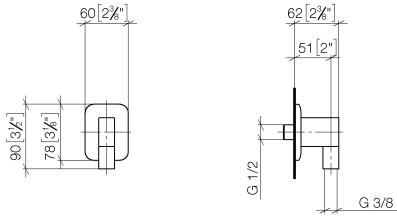

28 450 845

- 3/8" shower outlet
- rosette 60 x 78 mm
- 1/2" connection
- WRAS 2310091

Intrinsic protection against back flow.

	Brushed Light Gold	28 450 845-27
	Chrome	28 450 845-00
	Brushed Platinum	28 450 845-06
	Dark Chrome	28 450 845-19
	Matte Black	28 450 845-33
	Brushed Chrome	28 450 845-93
	Brushed Dark Platinum	28 450 845-99

Recommended miscellaneous

- | | | |
|---|-------------------------------|---------------|
|  | Concealed wall elbow - | 35 085 970 90 |
| | • min. recess depth 90 mm | |
| | • max. recess depth 163 mm | |

28 450 845

mm [inches]

Flow rate chart

Certificates

WRAS_2310091.

28 450 845

Spare parts list

No.	Item Number	Name	Quantity used	Delivery time
1	09 16 01 014 90	ring	1	2
2	90 23 01 141 00 90	back-flow preventer	1	2
3	09 24 03 116 20 90	nipple	1	2
4	09 14 10 008 90	seal	1	2
5	09 14 10 142 90	seal	1	2
6	09 30 30 054 90	screw	1	2
7	09 31 11 026 90	pin	1	2
9	09 11 03 046-27	connection	1	60
10	09 31 11 005 90	pin	1	2
11	90 14 10 077 00 90	seal	1	2
12	09 24 03 107 20 90	nipple	1	2
13	90 21 02 069 00-27	cover	1	30