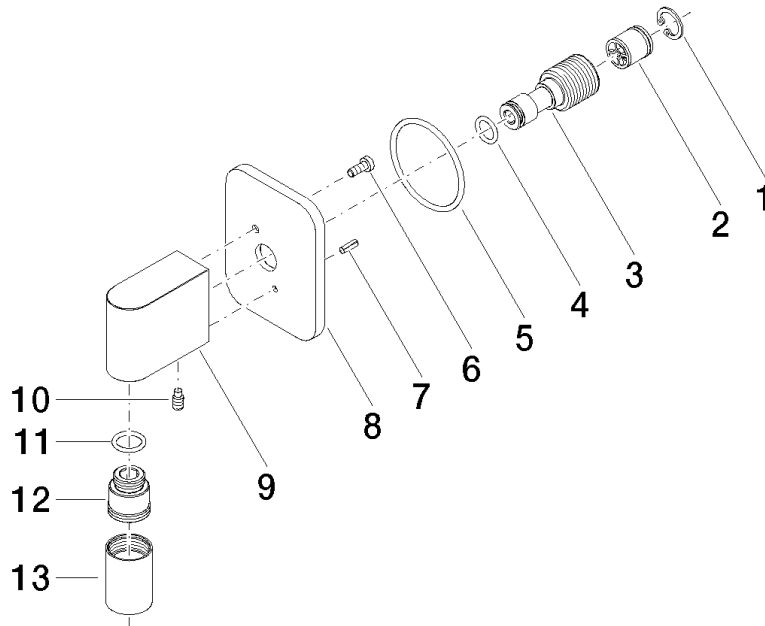

28 450 845

- 3/8" shower outlet
- rosette 60 x 78 mm
- 1/2" connection
- WRAS 2310091

Intrinsic protection against back flow.

	Matte Black	28 450 845-33
	Chrome	28 450 845-00
	Brushed Platinum	28 450 845-06
	Dark Chrome	28 450 845-19
	Brushed Light Gold	28 450 845-27
	Brushed Chrome	28 450 845-93
	Brushed Dark Platinum	28 450 845-99

Recommended miscellaneous

- Concealed wall elbow -** 35 085 970 90
- max. recess depth 163 mm
 - min. recess depth 90 mm

28 450 845

mm [inches]

Flow rate chart

Certificates

WRAS_2310091.

28 450 845

Spare parts list

No.	Item Number	Name	Quantity used	Delivery time
1	09 16 01 014 90	ring	1	2
2	90 23 01 141 00 90	back-flow preventer	1	2
3	09 24 03 116 20 90	nipple	1	2
4	09 14 10 008 90	seal	1	2
5	09 14 10 142 90	seal	1	2
6	09 30 30 054 90	screw	1	2
7	09 31 11 026 90	pin	1	2
8	09 27 84 021-33	rosette	1	30
9	09 11 03 046-33	connection	1	30
10	09 31 11 005 90	pin	1	2
11	90 14 10 077 00 90	seal	1	2
12	09 24 03 107 20 90	nipple	1	2
13	90 21 02 069 00-33	cover	1	30