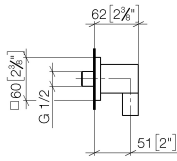

Wall elbow - Brushed Platinum

IMO

28 450 980

- 3/8" shower outlet
- rosette 60 x 60 mm
- 1/2" connection
- WRAS 2310091

Intrinsic protection against back flow.

Fits: IMO, MEM, CL.1, CYO

	Brushed Platinum	28 450 980-06
	Chrome	28 450 980-00
	Platinum	28 450 980-08
	Durabress (23kt Gold)	28 450 980-09
	Dark Chrome	28 450 980-19
	Brushed Light Gold	28 450 980-27
	Brushed Durabress (23kt Gold)	28 450 980-28
	Matte Black	28 450 980-33
	Brushed Champagne (22kt Gold)	28 450 980-46
	Champagne (22kt Gold)	28 450 980-47
	Brushed Chrome	28 450 980-93
	Brushed Dark Platinum	28 450 980-99

Recommended miscellaneous

- Concealed wall elbow -** 35 085 970 90
- max. recess depth 163 mm
  - min. recess depth 90 mm

28 450 980

mm [inches]

### Flow rate chart

### Spare parts list

No.	Item Number	Name	Quantity used	Delivery time
1	09 16 01 014 90	ring	1	2
2	90 23 01 141 00 90	back-flow preventer	1	2
3	09 24 03 116 20 90	nipple	1	2
4	09 14 10 008 90	seal	1	2
5	09 14 10 142 90	seal	1	2
6	09 30 30 054 90	screw	1	2
7	09 31 11 026 90	pin	1	2
8	09 27 82 006-06	rosette	1	10
9	09 11 03 046-06	connection	1	10
10	09 31 11 005 90	pin	1	2
11	90 14 10 077 00 90	seal	1	2
12	09 24 03 107 20 90	nipple	1	2
13	90 21 02 069 00-06	cover	1	10