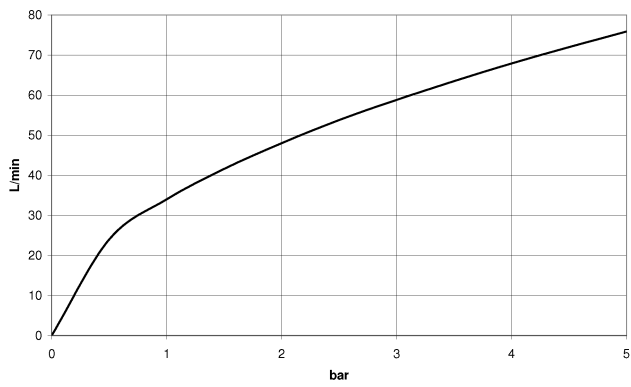

Wall elbow - Brushed Platinum

IMO

28 450 980

- 3/8" shower outlet
- rosette 60 x 60 mm
- 1/2" connection
- WRAS 2310091

Intrinsic protection against back flow.

Fits: IMO, MEM, CL.1, CYO

	Brushed Platinum	28 450 980-06
	Chrome	28 450 980-00
	Platinum	28 450 980-08
	Durabress (23kt Gold)	28 450 980-09
	Dark Chrome	28 450 980-19
	Brushed Light Gold	28 450 980-27
	Brushed Durabress (23kt Gold)	28 450 980-28
	Matte Black	28 450 980-33
	Brushed Champagne (22kt Gold)	28 450 980-46
	Champagne (22kt Gold)	28 450 980-47
	Brushed Chrome	28 450 980-93
	Brushed Dark Platinum	28 450 980-99

Recommended miscellaneous

- Concealed wall elbow -** 35 085 970 90
- max. recess depth 163 mm
  - min. recess depth 90 mm

28 450 980

mm [inches]

### Flow rate chart