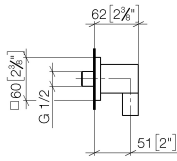

Wall elbow - Platinum

IMO

28 450 980

- 3/8" shower outlet
- rosette 60 x 60 mm
- 1/2" connection
- WRAS 2310091

Intrinsic protection against back flow.

Fits: IMO, MEM, CL.1, CYO

	Platinum	28 450 980-08
	Chrome	28 450 980-00
	Brushed Platinum	28 450 980-06
	Durabress (23kt Gold)	28 450 980-09
	Dark Chrome	28 450 980-19
	Brushed Light Gold	28 450 980-27
	Brushed Durabress (23kt Gold)	28 450 980-28
	Matte Black	28 450 980-33
	Brushed Champagne (22kt Gold)	28 450 980-46
	Champagne (22kt Gold)	28 450 980-47
	Brushed Chrome	28 450 980-93
	Brushed Dark Platinum	28 450 980-99

Recommended miscellaneous

- Concealed wall elbow -** 35 085 970 90
- max. recess depth 163 mm
 - min. recess depth 90 mm

28 450 980

mm [inches]

Flow rate chart

Certificates

IAPMO_4976 (5). Belgaqua_22_280_2 WRAS_2310091. WRAS_1807022.
7_7.

28 450 980

Spare parts list

No.	Item Number	Name	Quantity used	Delivery time
1	09 16 01 014 90	ring	1	2
2	90 23 01 141 00 90	back-flow preventer	1	2
3	09 24 03 116 20 90	nipple	1	2
4	09 14 10 008 90	seal	1	2
5	09 14 10 142 90	seal	1	2
6	09 30 30 054 90	screw	1	2
7	09 31 11 026 90	pin	1	2
8	09 27 82 006-08	rosette	1	40
9	09 11 03 046-08	connection	1	40
10	09 31 11 005 90	pin	1	2
11	90 14 10 077 00 90	seal	1	2
12	09 24 03 107 20 90	nipple	1	2
13	90 21 02 069 00-08	cover	1	40