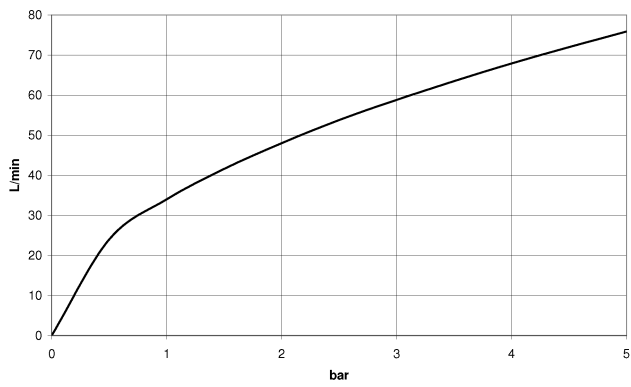

Wall elbow - Platinum

IMO

28 450 980

- 3/8" shower outlet
- rosette 60 x 60 mm
- 1/2" connection
- WRAS 2310091

Intrinsic protection against back flow.

Fits: IMO, MEM, CL.1, CYO

	Platinum	28 450 980-08
	Chrome	28 450 980-00
	Brushed Platinum	28 450 980-06
	Durabress (23kt Gold)	28 450 980-09
	Dark Chrome	28 450 980-19
	Brushed Light Gold	28 450 980-27
	Brushed Durabress (23kt Gold)	28 450 980-28
	Matte Black	28 450 980-33
	Brushed Champagne (22kt Gold)	28 450 980-46
	Champagne (22kt Gold)	28 450 980-47
	Brushed Chrome	28 450 980-93
	Brushed Dark Platinum	28 450 980-99

Recommended miscellaneous

- Concealed wall elbow -** 35 085 970 90
- max. recess depth 163 mm
 - min. recess depth 90 mm

28 450 980

mm [inches]

Flow rate chart

Certificates

IAPMO_4976 (5). Belgaqua_22_280_2 WRAS_2310091. WRAS_1807022.
7_7.