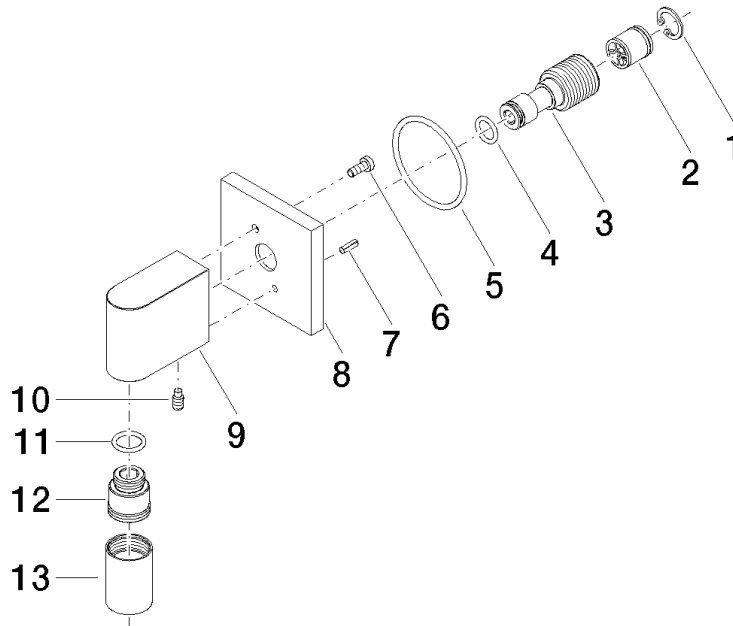

Wall elbow - Brushed Light Gold

IMO

28 450 980

- 3/8" shower outlet
- rosette 60 x 60 mm
- 1/2" connection
- WRAS 2310091

Intrinsic protection against back flow.

Fits: IMO, MEM, CL.1, CYO

	Brushed Light Gold	28 450 980-27
	Chrome	28 450 980-00
	Brushed Platinum	28 450 980-06
	Platinum	28 450 980-08
	Durabronze (23kt Gold)	28 450 980-09
	Dark Chrome	28 450 980-19
	Brushed Durabronze (23kt Gold)	28 450 980-28
	Matte Black	28 450 980-33
	Brushed Champagne (22kt Gold)	28 450 980-46
	Champagne (22kt Gold)	28 450 980-47
	Brushed Chrome	28 450 980-93
	Brushed Dark Platinum	28 450 980-99

Recommended miscellaneous

- Concealed wall elbow -** 35 085 970 90
- min. recess depth 90 mm
 - max. recess depth 163 mm

28 450 980

mm [inches]

Flow rate chart

Certificates

Belgaqua_22_280_2 WRAS_2310091.
7_7.

28 450 980

Spare parts list

No.	Item Number	Name	Quantity used	Delivery time
1	09 16 01 014 90	ring	1	2
2	90 23 01 141 00 90	back-flow preventer	1	2
3	09 24 03 116 20 90	nipple	1	2
4	09 14 10 008 90	seal	1	2
5	09 14 10 142 90	seal	1	2
6	09 30 30 054 90	screw	1	2
7	09 31 11 026 90	pin	1	2
8	09 27 82 006-27	rosette	1	60
9	09 11 03 046-27	connection	1	60
10	09 31 11 005 90	pin	1	2
11	90 14 10 077 00 90	seal	1	2
12	09 24 03 107 20 90	nipple	1	2
13	90 21 02 069 00-27	cover	1	30