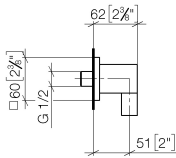

Wall elbow - Brushed Light Gold

IMO

28 450 980

- 3/8" shower outlet
- rosette 60 x 60 mm
- 1/2" connection
- WRAS 2310091

Intrinsic protection against back flow.

Fits: IMO, MEM, CL.1, CYO

	Brushed Light Gold	28 450 980-27
	Chrome	28 450 980-00
	Brushed Platinum	28 450 980-06
	Platinum	28 450 980-08
	Durabronze (23kt Gold)	28 450 980-09
	Dark Chrome	28 450 980-19
	Brushed Durabronze (23kt Gold)	28 450 980-28
	Matte Black	28 450 980-33
	Brushed Champagne (22kt Gold)	28 450 980-46
	Champagne (22kt Gold)	28 450 980-47
	Brushed Chrome	28 450 980-93
	Brushed Dark Platinum	28 450 980-99

Recommended miscellaneous

- Concealed wall elbow -** 35 085 970 90
- min. recess depth 90 mm
 - max. recess depth 163 mm

28 450 980

mm [inches]

Flow rate chart

Certificates

Belgaqua_22_280_2 WRAS_2310091.
7_7.

28 450 980

Spare parts list

No.	Item Number	Name	Quantity used	Delivery time
1	09 16 01 014 90	ring	1	2
2	90 23 01 141 00 90	back-flow preventer	1	2
3	09 24 03 116 20 90	nipple	1	2
4	09 14 10 008 90	seal	1	2
5	09 14 10 142 90	seal	1	2
6	09 30 30 054 90	screw	1	2
7	09 31 11 026 90	pin	1	2
8	09 27 82 006-27	rosette	1	60
9	09 11 03 046-27	connection	1	60
10	09 31 11 005 90	pin	1	2
11	90 14 10 077 00 90	seal	1	2
12	09 24 03 107 20 90	nipple	1	2
13	90 21 02 069 00-27	cover	1	30