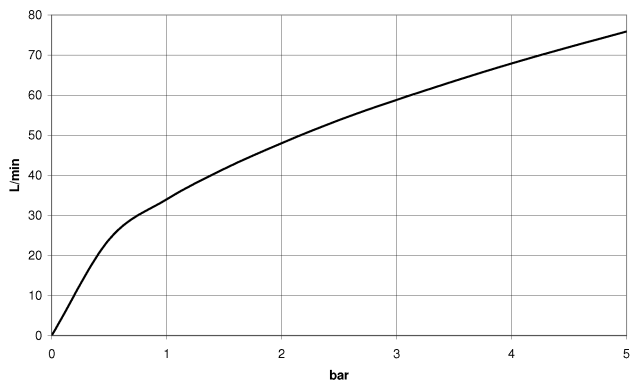

Wall elbow - Brushed Light Gold

IMO

28 450 980

- 3/8" shower outlet
- rosette 60 x 60 mm
- 1/2" connection
- WRAS 2310091

Intrinsic protection against back flow.

Fits: IMO, MEM, CL.1, CYO

	Brushed Light Gold	28 450 980-27
	Chrome	28 450 980-00
	Brushed Platinum	28 450 980-06
	Platinum	28 450 980-08
	Durabronze (23kt Gold)	28 450 980-09
	Dark Chrome	28 450 980-19
	Brushed Durabronze (23kt Gold)	28 450 980-28
	Matte Black	28 450 980-33
	Brushed Champagne (22kt Gold)	28 450 980-46
	Champagne (22kt Gold)	28 450 980-47
	Brushed Chrome	28 450 980-93
	Brushed Dark Platinum	28 450 980-99

Recommended miscellaneous

- Concealed wall elbow -** 35 085 970 90
- min. recess depth 90 mm
 - max. recess depth 163 mm

28 450 980

mm [inches]

Flow rate chart

Certificates

Belgaqua_22_280_2 WRAS_2310091.
7_7.