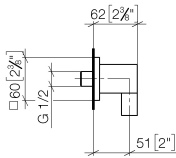

Wall elbow - Champagne (22kt Gold)

IMO

28 450 980

- 3/8" shower outlet
- rosette 60 x 60 mm
- 1/2" connection
- WRAS 2310091

Intrinsic protection against back flow.

Fits: IMO, MEM, CL.1, CYO

	Champagne (22kt Gold)	28 450 980-47
	Chrome	28 450 980-00
	Brushed Platinum	28 450 980-06
	Platinum	28 450 980-08
	Durabrand (23kt Gold)	28 450 980-09
	Dark Chrome	28 450 980-19
	Brushed Light Gold	28 450 980-27
	Brushed Durabrand (23kt Gold)	28 450 980-28
	Matte Black	28 450 980-33
	Brushed Champagne (22kt Gold)	28 450 980-46
	Brushed Chrome	28 450 980-93
	Brushed Dark Platinum	28 450 980-99

Recommended miscellaneous

- Concealed wall elbow -** 35 085 970 90
- max. recess depth 163 mm
 - min. recess depth 90 mm

28 450 980

mm [inches]

Flow rate chart

Certificates

Belgaqua_22_280_2 WRAS_2310091.
7_7.

28 450 980

Spare parts list

No.	Item Number	Name	Quantity used	Delivery time
1	09 16 01 014 90	ring	1	2
2	90 23 01 141 00 90	back-flow preventer	1	2
3	09 24 03 116 20 90	nipple	1	2
4	09 14 10 008 90	seal	1	2
5	09 14 10 142 90	seal	1	2
6	09 30 30 054 90	screw	1	2
7	09 31 11 026 90	pin	1	2
8	09 27 82 006-47	rosette	1	30
9	09 11 03 046-47	connection	1	30
10	09 31 11 005 90	pin	1	2
11	90 14 10 077 00 90	seal	1	2
12	09 24 03 107 20 90	nipple	1	2
13	90 21 02 069 00-47	cover	1	30