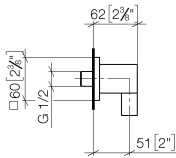

28 450 980

- 3/8" shower outlet
- rosette 60 x 60 mm
- 1/2" connection
- WRAS 2310091

Intrinsic protection against back flow.

Fits: IMO, MEM, CL.1, CYO

	Brushed Chrome	28 450 980-93
	Chrome	28 450 980-00
	Brushed Platinum	28 450 980-06
	Platinum	28 450 980-08
	Durabrand (23kt Gold)	28 450 980-09
	Dark Chrome	28 450 980-19
	Brushed Light Gold	28 450 980-27
	Brushed Durabrand (23kt Gold)	28 450 980-28
	Matte Black	28 450 980-33
	Brushed Champagne (22kt Gold)	28 450 980-46
	Champagne (22kt Gold)	28 450 980-47
	Brushed Dark Platinum	28 450 980-99

28 450 980

mm [inches]

### Flow rate chart

### Spare parts list

No.	Item Number	Name	Quantity used	Delivery time
1	09 16 01 014 90	ring	1	2
2	90 23 01 141 00 90	back-flow preventer	1	2
3	09 24 03 116 20 90	nipple	1	2
4	09 14 10 008 90	seal	1	2
5	09 14 10 142 90	seal	1	2
6	09 30 30 054 90	screw	1	2
7	09 31 11 026 90	pin	1	2
8	09 27 82 006-93	rosette	1	20
9	09 11 03 046-93	connection	1	20
10	09 31 11 005 90	pin	1	2
11	90 14 10 077 00 90	seal	1	2
12	09 24 03 107 20 90	nipple	1	2
13	90 21 02 069 00-93	cover	1	-