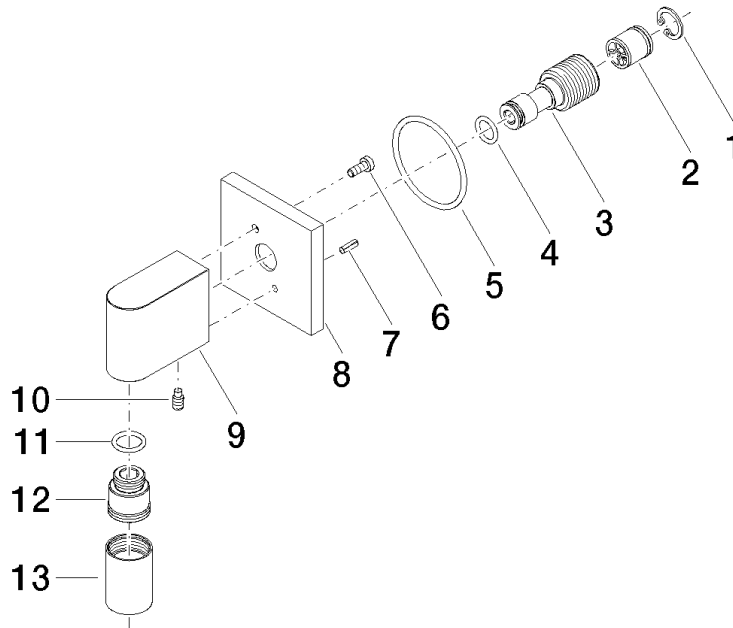

28 450 980

- 3/8" shower outlet
- rosette 60 x 60 mm
- 1/2" connection
- WRAS 2310091

Intrinsic protection against back flow.

Fits: IMO, MEM, CL.1, CYO

	Brushed Chrome	28 450 980-93
	Chrome	28 450 980-00
	Brushed Platinum	28 450 980-06
	Platinum	28 450 980-08
	Durabrand (23kt Gold)	28 450 980-09
	Dark Chrome	28 450 980-19
	Brushed Light Gold	28 450 980-27
	Brushed Durabrand (23kt Gold)	28 450 980-28
	Matte Black	28 450 980-33
	Brushed Champagne (22kt Gold)	28 450 980-46
	Champagne (22kt Gold)	28 450 980-47
	Brushed Dark Platinum	28 450 980-99

28 450 980

mm [inches]

### Flow rate chart

### Spare parts list

No.	Item Number	Name	Quantity used	Delivery time
1	09 16 01 014 90	ring	1	2
2	90 23 01 141 00 90	back-flow preventer	1	2
3	09 24 03 116 20 90	nipple	1	2
4	09 14 10 008 90	seal	1	2
5	09 14 10 142 90	seal	1	2
6	09 30 30 054 90	screw	1	2
7	09 31 11 026 90	pin	1	2
8	09 27 82 006-93	rosette	1	20
9	09 11 03 046-93	connection	1	20
10	09 31 11 005 90	pin	1	2
11	90 14 10 077 00 90	seal	1	2
12	09 24 03 107 20 90	nipple	1	2
13	90 21 02 069 00-93	cover	1	-