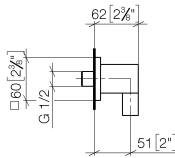

## Wall elbow - Brushed Dark Platinum

IMO

28 450 980

- 3/8" shower outlet
- rosette 60 x 60 mm
- 1/2" connection
- WRAS 2310091

Intrinsic protection against back flow.

Fits: IMO, MEM, CL.1, CYO

	Brushed Dark Platinum	28 450 980-99
	Chrome	28 450 980-00
	Brushed Platinum	28 450 980-06
	Platinum	28 450 980-08
	Durabrand (23kt Gold)	28 450 980-09
	Dark Chrome	28 450 980-19
	Brushed Light Gold	28 450 980-27
	Brushed Durabrand (23kt Gold)	28 450 980-28
	Matte Black	28 450 980-33
	Brushed Champagne (22kt Gold)	28 450 980-46
	Champagne (22kt Gold)	28 450 980-47
	Brushed Chrome	28 450 980-93

### Recommended miscellaneous

- Concealed wall elbow -** 35 085 970 90
- max. recess depth 163 mm
  - min. recess depth 90 mm

28 450 980

mm [inches]

### Flow rate chart

### Certificates

Belgaqua\_22\_280\_2 WRAS\_2310091. WRAS\_1807022. IAPMO\_4976 (4).  
7\_7.

28 450 980

Spare parts list

No.	Item Number	Name	Quantity used	Delivery time
1	09 16 01 014 90	ring	1	2
2	90 23 01 141 00 90	back-flow preventer	1	2
3	09 24 03 116 20 90	nipple	1	2
4	09 14 10 008 90	seal	1	2
5	09 14 10 142 90	seal	1	2
6	09 30 30 054 90	screw	1	2
7	09 31 11 026 90	pin	1	2
8	09 27 82 006-99	rosette	1	30
9	09 11 03 046-99	connection	1	30
10	09 31 11 005 90	pin	1	2
11	90 14 10 077 00 90	seal	1	2
12	09 24 03 107 20 90	nipple	1	2
13	90 21 02 069 00-99	cover	1	30