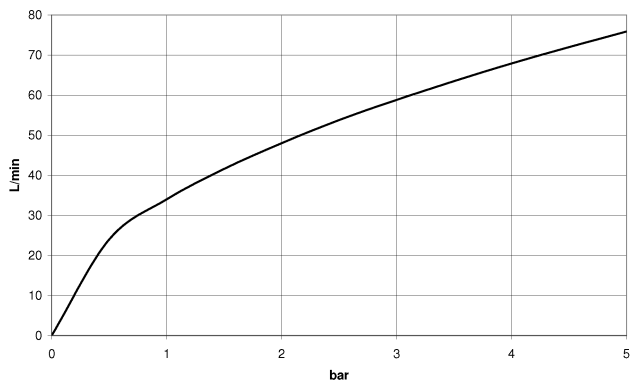

## Wall elbow - Brushed Dark Platinum

IMO

28 450 980

- 3/8" shower outlet
- rosette 60 x 60 mm
- 1/2" connection
- WRAS 2310091

Intrinsic protection against back flow.

Fits: IMO, MEM, CL.1, CYO

	Brushed Dark Platinum	28 450 980-99
	Chrome	28 450 980-00
	Brushed Platinum	28 450 980-06
	Platinum	28 450 980-08
	Durabrand (23kt Gold)	28 450 980-09
	Dark Chrome	28 450 980-19
	Brushed Light Gold	28 450 980-27
	Brushed Durabrand (23kt Gold)	28 450 980-28
	Matte Black	28 450 980-33
	Brushed Champagne (22kt Gold)	28 450 980-46
	Champagne (22kt Gold)	28 450 980-47
	Brushed Chrome	28 450 980-93

### Recommended miscellaneous

- Concealed wall elbow -** 35 085 970 90
- max. recess depth 163 mm
  - min. recess depth 90 mm

28 450 980

mm [inches]

### Flow rate chart