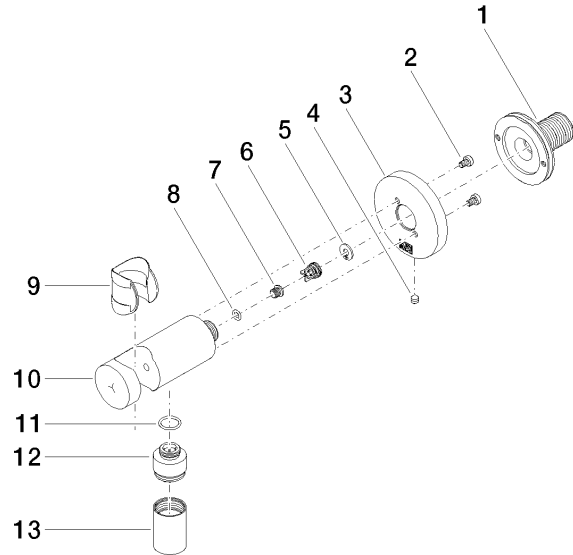

EDITION PRO Wall elbow - Matte Black

28 490 626

- 3/8" shower outlet
- rosette Ø 60 mm
- 1/2" connection
- inherently safe from back flow.

	Matte Black	28 490 626-33
	Chrome	28 490 626-00
	Brushed Chrome	28 490 626-93

Required miscellaneous

- Concealed wall elbow -** 35 085 970 90
- min. recess depth 90 mm
 - max. recess depth 163 mm

EDITION PRO Wall elbow - Matte Black

28 490 626

mm [inches]

Flow rate chart

EDITION PRO Wall elbow - Matte Black

28 490 626

Spare parts list

No.	Item Number	Name	Quantity used	Delivery time
1	90 24 03 280 00 90	nipple	1	2
2	09 30 30 037 90	screw	1	2
3	09 27 66 016-33	rosette	1	60
4	09 31 11 112 90	pin	1	60
5	09 16 01 023 90	ring	1	2
6	09 23 01 131 90	back-flow preventer	1	2
7	09 30 30 113 20 90	screw	1	2
8	09 14 10 001 90	seal	1	2
9	09 18 40 216 90	sleeve	1	2
10	09 11 03 124-33	connection	1	30
11	09 14 10 213 90	seal	1	2
12	09 24 03 279-33	nipple	1	30
13	90 21 02 069 00-33	cover	1	30