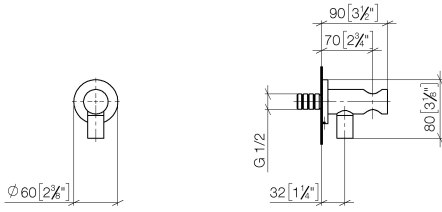

EDITION PRO Wall elbow - Matte Black

28 490 626

- 3/8" shower outlet
- rosette Ø 60 mm
- 1/2" connection
- inherently safe from back flow.

	Matte Black	28 490 626-33
	Chrome	28 490 626-00
	Brushed Chrome	28 490 626-93

Required miscellaneous

- Concealed wall elbow -** 35 085 970 90
- min. recess depth 90 mm
 - max. recess depth 163 mm

EDITION PRO Wall elbow - Matte Black

28 490 626

mm [inches]

Flow rate chart

EDITION PRO Wall elbow - Matte Black

28 490 626

Spare parts list

No.	Item Number	Name	Quantity used	Delivery time
1	90 24 03 280 00 90	nipple	1	2
2	09 30 30 037 90	screw	1	2
3	09 27 66 016-33	rosette	1	60
4	09 31 11 112 90	pin	1	60
5	09 16 01 023 90	ring	1	2
6	09 23 01 131 90	back-flow preventer	1	2
7	09 30 30 113 20 90	screw	1	2
8	09 14 10 001 90	seal	1	2
9	09 18 40 216 90	sleeve	1	2
10	09 11 03 124-33	connection	1	30
11	09 14 10 213 90	seal	1	2
12	09 24 03 279-33	nipple	1	30
13	90 21 02 069 00-33	cover	1	30