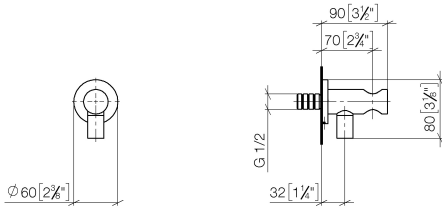

**EDITION PRO Wall elbow - Brushed Chrome**

---

28 490 626

- 3/8" shower outlet
- rosette Ø 60 mm
- 1/2" connection
- inherently safe from back flow.

	Brushed Chrome	28 490 626-93
	Chrome	28 490 626-00
	Matte Black	28 490 626-33

**Required miscellaneous**

---

- Concealed wall elbow -** 35 085 970 90
- min. recess depth 90 mm
  - max. recess depth 163 mm

## EDITION PRO Wall elbow - Brushed Chrome

28 490 626

mm [inches]

### Flow rate chart

**EDITION PRO Wall elbow - Brushed Chrome**

28 490 626

**Spare parts list**

No.	Item Number	Name	Quantity used	Delivery time
1	90 24 03 280 00 90	nipple	1	2
2	09 30 30 037 90	screw	1	2
3	09 27 66 016-93	rosette	1	60
4	09 31 11 112 90	pin	1	60
5	09 16 01 023 90	ring	1	2
6	09 23 01 131 90	back-flow preventer	1	2
7	09 30 30 113 20 90	screw	1	2
8	09 14 10 001 90	seal	1	2
9	09 18 40 216 90	sleeve	1	2
10	09 11 03 124-93	connection	1	20
11	09 14 10 213 90	seal	1	2
12	09 24 03 279-93	nipple	1	20
13	90 21 02 069 00-93	cover	1	-