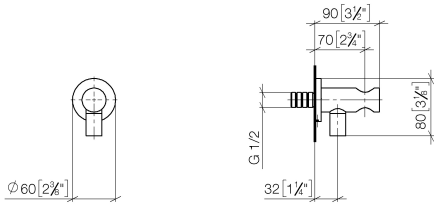

Wall elbow with integrated shower holder - Brushed Platinum

TARA

28 490 660

- 3/8" shower outlet
- rosette Ø 60 mm
- 1/2" connection
- WRAS 1912049

Intrinsic protection against back flow.

Fits: TARA, VAIA, META

Recommended miscellaneous

- Concealed wall elbow -** 35 085 970 90
- max. recess depth 163 mm
 - min. recess depth 90 mm

28 490 660

mm [inches]

Flow rate chart

Certificates

Belgaqua_21-024- WRAS_1912049.
27_7.