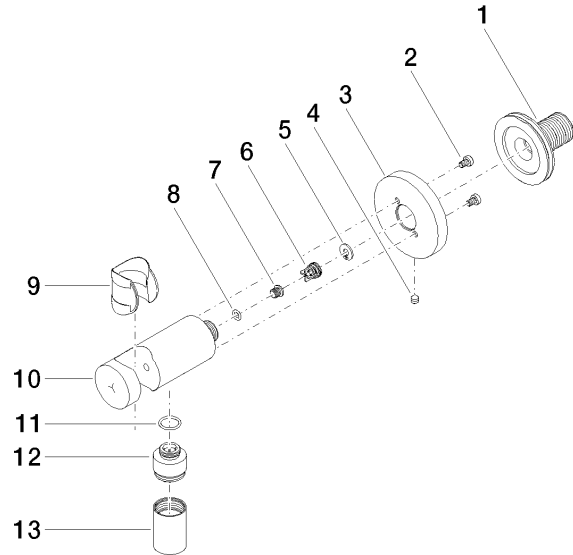

Wall elbow with integrated shower holder - Brushed Platinum

TARA

28 490 660

- 3/8" shower outlet
- rosette Ø 60 mm
- 1/2" connection
- WRAS 1912049

Intrinsic protection against back flow.

Fits: TARA, VAIA, META

Recommended miscellaneous

- Concealed wall elbow -** 35 085 970 90
- max. recess depth 163 mm
 - min. recess depth 90 mm

28 490 660

mm [inches]

Flow rate chart

Certificates

Belgaqua_21-024- WRAS_1912049.
27_7.

28 490 660

Spare parts list

No.	Item Number	Name	Quantity used	Delivery time
1	90 24 03 280 00 90	nipple	1	2
2	09 30 30 037 90	screw	2	2
3	09 27 66 001-06	rosette	1	10
4	09 31 11 112 90	pin	1	60
5	09 16 01 023 90	ring	1	2
6	09 23 01 131 90	back-flow preventer	1	2
7	09 30 30 113 20 90	screw	1	2
8	09 14 10 001 90	seal	1	2
9	09 18 40 216 90	sleeve	1	2
10	09 11 03 124-06	connection	1	10
11	09 14 10 213 90	seal	1	2
12	09 24 03 279-06	nipple	1	10
13	90 21 02 069 00-06	cover	1	10