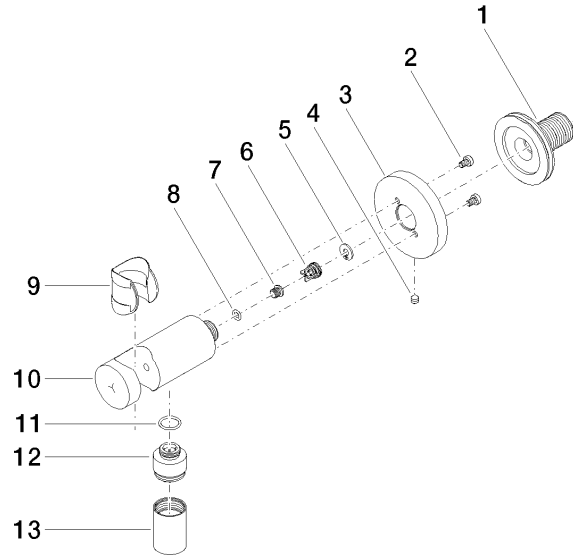

28 490 660

- 3/8" shower outlet
- rosette Ø 60 mm
- 1/2" connection
- WRAS 1912049

Intrinsic protection against back flow.

Fits: TARA, VAIA, META

	Light Gold	28 490 660-26
	Chrome	28 490 660-00
	Brushed Platinum	28 490 660-06
	Platinum	28 490 660-08
	Dark Chrome	28 490 660-19
	Brushed Light Gold	28 490 660-27
	Brushed Durabronze (23kt Gold)	28 490 660-28
	Matte Black	28 490 660-33
	Brushed Bronze	28 490 660-42
	Brushed Champagne (22kt Gold)	28 490 660-46
	Champagne (22kt Gold)	28 490 660-47
	Cyprus	28 490 660-49
	Brushed Chrome	28 490 660-93
	Brushed Dark Platinum	28 490 660-99

28 490 660

mm [inches]

Flow rate chart

28 490 660

Parts for other finishes can be found here: [Chrome](#)

### Spare parts list

No.	Item Number	Name	Quantity used	Delivery time
1	90 24 03 280 00 90	nipple	1	2
2	09 30 30 037 90	screw	2	2
3	09 27 66 001-26	rosette	1	60
4	09 31 11 112 90	pin	1	60
5	09 16 01 023 90	ring	1	2
6	09 23 01 131 90	back-flow preventer	1	2
7	09 30 30 113 20 90	screw	1	2
8	09 14 10 001 90	seal	1	2
9	09 18 40 216 90	sleeve	1	2
10	09 11 03 124-26	connection	1	60
11	09 14 10 213 90	seal	1	2
12	09 24 03 279-26	nipple	1	60
13	90 21 02 069 00-26	cover	1	30