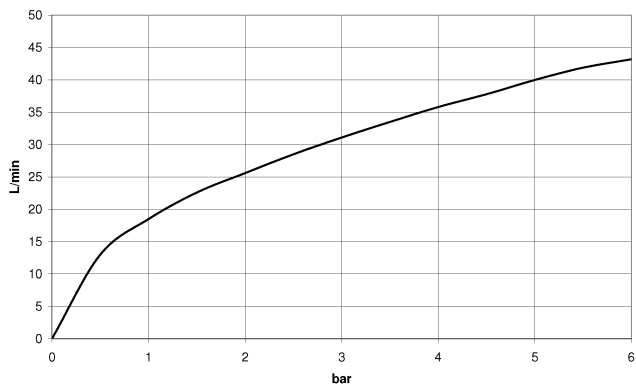

28 490 660

- 3/8" shower outlet
- rosette Ø 60 mm
- 1/2" connection
- WRAS 1912049

Intrinsic protection against back flow.

Fits: TARA, VAIA, META

	Light Gold	28 490 660-26
	Chrome	28 490 660-00
	Brushed Platinum	28 490 660-06
	Platinum	28 490 660-08
	Dark Chrome	28 490 660-19
	Brushed Light Gold	28 490 660-27
	Brushed Durabronze (23kt Gold)	28 490 660-28
	Matte Black	28 490 660-33
	Brushed Bronze	28 490 660-42
	Brushed Champagne (22kt Gold)	28 490 660-46
	Champagne (22kt Gold)	28 490 660-47
	Cyprus	28 490 660-49
	Brushed Chrome	28 490 660-93
	Brushed Dark Platinum	28 490 660-99

28 490 660

mm [inches]

Flow rate chart

28 490 660

Parts for other finishes can be found here: [Chrome](#)