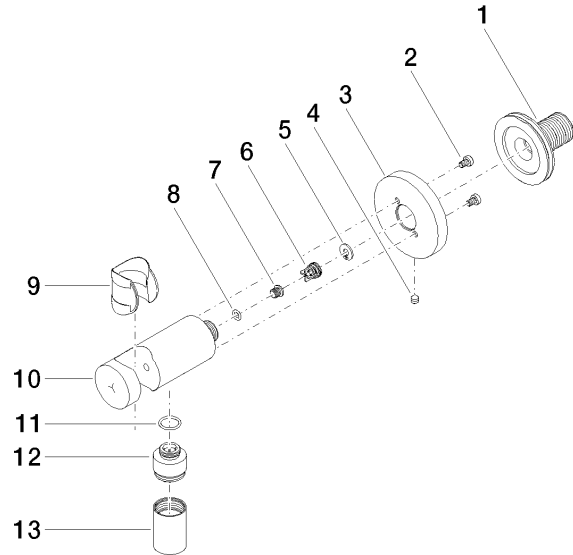

28 490 660

- 3/8" shower outlet
- rosette Ø 60 mm
- 1/2" connection
- WRAS 1912049

Intrinsic protection against back flow.

Fits: TARA, VAIA, META

	Brushed Durabronze (23kt Gold)	28 490 660-28
	Chrome	28 490 660-00
	Brushed Platinum	28 490 660-06
	Platinum	28 490 660-08
	Dark Chrome	28 490 660-19
	Light Gold	28 490 660-26
	Brushed Light Gold	28 490 660-27
	Matte Black	28 490 660-33
	Brushed Bronze	28 490 660-42
	Brushed Champagne (22kt Gold)	28 490 660-46
	Champagne (22kt Gold)	28 490 660-47
	Cyprus	28 490 660-49
	Brushed Chrome	28 490 660-93
	Brushed Dark Platinum	28 490 660-99

Recommended miscellaneous

- Concealed wall elbow -**
- max. recess depth 163 mm
 - min. recess depth 90 mm

35 085 970 90

28 490 660

mm [inches]

Flow rate chart

Certificates

Belgaqua_21-024- WRAS_1912049.
27_7.

28 490 660

Spare parts list

No.	Item Number	Name	Quantity used	Delivery time
1	90 24 03 280 00 90	nipple	1	2
2	09 30 30 037 90	screw	2	2
3	09 27 66 001-28	rosette	1	20
4	09 31 11 112 90	pin	1	60
5	09 16 01 023 90	ring	1	2
6	09 23 01 131 90	back-flow preventer	1	2
7	09 30 30 113 20 90	screw	1	2
8	09 14 10 001 90	seal	1	2
9	09 18 40 216 90	sleeve	1	2
10	09 11 03 124-28	connection	1	20
11	09 14 10 213 90	seal	1	2
12	09 24 03 279-28	nipple	1	20
13	90 21 02 069 00-28	cover	1	20