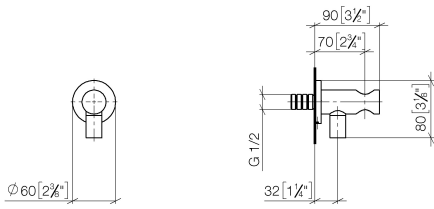

28 490 660

- 3/8" shower outlet
- rosette Ø 60 mm
- 1/2" connection
- WRAS 1912049

Intrinsic protection against back flow.

Fits: TARA, VAIA, META

	Brushed Durabronze (23kt Gold)	28 490 660-28
	Chrome	28 490 660-00
	Brushed Platinum	28 490 660-06
	Platinum	28 490 660-08
	Dark Chrome	28 490 660-19
	Light Gold	28 490 660-26
	Brushed Light Gold	28 490 660-27
	Matte Black	28 490 660-33
	Brushed Bronze	28 490 660-42
	Brushed Champagne (22kt Gold)	28 490 660-46
	Champagne (22kt Gold)	28 490 660-47
	Cyprus	28 490 660-49
	Brushed Chrome	28 490 660-93
	Brushed Dark Platinum	28 490 660-99

Recommended miscellaneous

- Concealed wall elbow -**
- max. recess depth 163 mm
 - min. recess depth 90 mm

35 085 970 90

28 490 660

mm [inches]

Flow rate chart

Certificates

Belgaqua_21-024- WRAS_1912049.
27_7.

28 490 660

Spare parts list

No.	Item Number	Name	Quantity used	Delivery time
1	90 24 03 280 00 90	nipple	1	2
2	09 30 30 037 90	screw	2	2
3	09 27 66 001-28	rosette	1	20
4	09 31 11 112 90	pin	1	60
5	09 16 01 023 90	ring	1	2
6	09 23 01 131 90	back-flow preventer	1	2
7	09 30 30 113 20 90	screw	1	2
8	09 14 10 001 90	seal	1	2
9	09 18 40 216 90	sleeve	1	2
10	09 11 03 124-28	connection	1	20
11	09 14 10 213 90	seal	1	2
12	09 24 03 279-28	nipple	1	20
13	90 21 02 069 00-28	cover	1	20