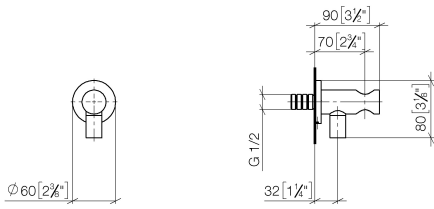

Wall elbow with integrated shower holder - Matte Black

TARA

28 490 660

- 3/8" shower outlet
- rosette Ø 60 mm
- 1/2" connection
- WRAS 1912049

Intrinsic protection against back flow.

Fits: TARA, VAIA, META

Recommended miscellaneous

- Concealed wall elbow -** 35 085 970 90
- max. recess depth 163 mm
  - min. recess depth 90 mm

28 490 660

mm [inches]

Flow rate chart

Certificates

Belgaqua\_21-024- WRAS\_1912049.  
27\_7.