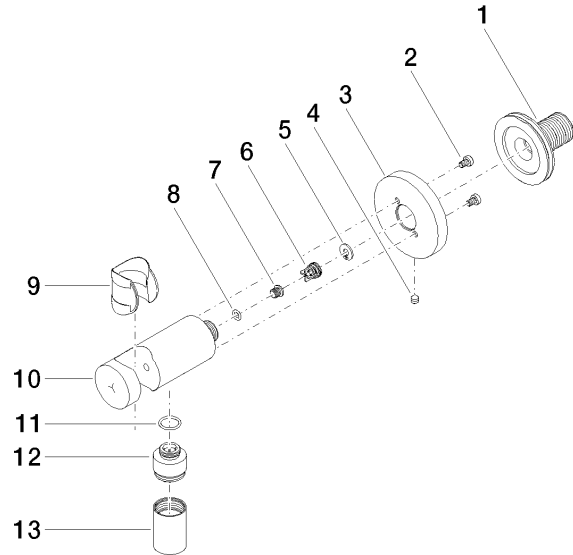

Wall elbow with integrated shower holder - Matte Black

TARA

28 490 660

- 3/8" shower outlet
- rosette Ø 60 mm
- 1/2" connection
- WRAS 1912049

Intrinsic protection against back flow.

Fits: TARA, VAIA, META

Recommended miscellaneous

- Concealed wall elbow -** 35 085 970 90
- max. recess depth 163 mm
  - min. recess depth 90 mm

28 490 660

mm [inches]

Flow rate chart

Certificates

Belgaqua\_21-024- WRAS\_1912049.  
27\_7.

### Spare parts list

No.	Item Number	Name	Quantity used	Delivery time
1	90 24 03 280 00 90	nipple	1	2
2	09 30 30 037 90	screw	2	2
3	09 27 66 001-33	rosette	1	30
4	09 31 11 112 90	pin	1	60
5	09 16 01 023 90	ring	1	2
6	09 23 01 131 90	back-flow preventer	1	2
7	09 30 30 113 20 90	screw	1	2
8	09 14 10 001 90	seal	1	2
9	09 18 40 216 90	sleeve	1	2
10	09 11 03 124-33	connection	1	30
11	09 14 10 213 90	seal	1	2
12	09 24 03 279-33	nipple	1	30
13	90 21 02 069 00-33	cover	1	30