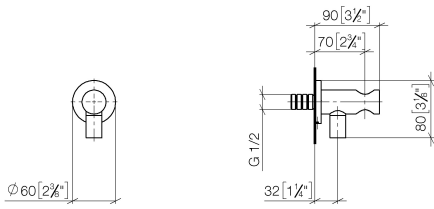

28 490 660

- 3/8" shower outlet
- rosette Ø 60 mm
- 1/2" connection
- WRAS 1912049

Intrinsic protection against back flow.

Fits: TARA, VAIA, META

	Brushed Bronze	28 490 660-42
	Chrome	28 490 660-00
	Brushed Platinum	28 490 660-06
	Platinum	28 490 660-08
	Dark Chrome	28 490 660-19
	Light Gold	28 490 660-26
	Brushed Light Gold	28 490 660-27
	Brushed Durabrass (23kt Gold)	28 490 660-28
	Matte Black	28 490 660-33
	Brushed Champagne (22kt Gold)	28 490 660-46
	Champagne (22kt Gold)	28 490 660-47
	Cyprum	28 490 660-49
	Brushed Chrome	28 490 660-93
	Brushed Dark Platinum	28 490 660-99

28 490 660

mm [inches]

Flow rate chart

28 490 660

Parts for other finishes can be found here: [Chrome](#)

### Spare parts list

No.	Item Number	Name	Quantity used	Delivery time
1	90 24 03 280 00 90	nipple	1	2
2	09 30 30 037 90	screw	2	2
3	09 27 66 001-42	rosette	1	60
4	09 31 11 112 90	pin	1	60
5	09 16 01 023 90	ring	1	2
6	09 23 01 131 90	back-flow preventer	1	2
7	09 30 30 113 20 90	screw	1	2
8	09 14 10 001 90	seal	1	2
9	09 18 40 216 90	sleeve	1	2
10	09 11 03 124-42	connection	1	60
11	09 14 10 213 90	seal	1	2
12	09 24 03 279-42	nipple	1	60
13	90 21 02 069 00-42	cover	1	30