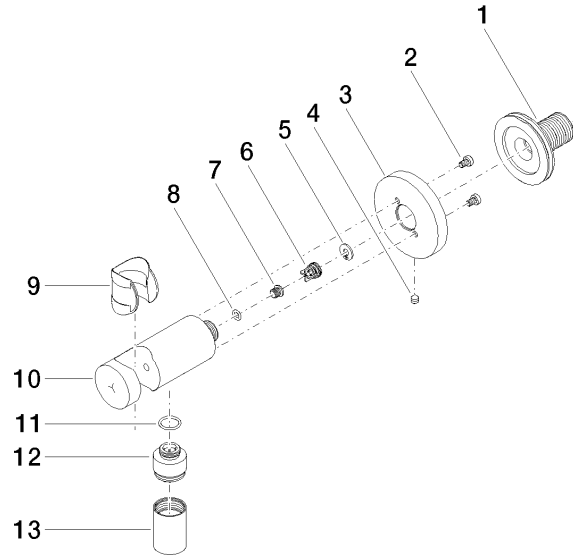

28 490 660

- 3/8" shower outlet
- rosette Ø 60 mm
- 1/2" connection
- WRAS 1912049

Intrinsic protection against back flow.

Fits: TARA, VAIA, META

	Brushed Champagne (22kt Gold)	28 490 660-46
	Chrome	28 490 660-00
	Brushed Platinum	28 490 660-06
	Platinum	28 490 660-08
	Dark Chrome	28 490 660-19
	Light Gold	28 490 660-26
	Brushed Light Gold	28 490 660-27
	Brushed Durabrass (23kt Gold)	28 490 660-28
	Matte Black	28 490 660-33
	Brushed Bronze	28 490 660-42
	Champagne (22kt Gold)	28 490 660-47
	Cyprum	28 490 660-49
	Brushed Chrome	28 490 660-93
	Brushed Dark Platinum	28 490 660-99

28 490 660

mm [inches]

Flow rate chart

28 490 660

Parts for other finishes can be found here: [Chrome](#)

### Spare parts list

No.	Item Number	Name	Quantity used	Delivery time
1	90 24 03 280 00 90	nipple	1	2
2	09 30 30 037 90	screw	2	2
3	09 27 66 001-46	rosette	1	30
4	09 31 11 112 90	pin	1	60
5	09 16 01 023 90	ring	1	2
6	09 23 01 131 90	back-flow preventer	1	2
7	09 30 30 113 20 90	screw	1	2
8	09 14 10 001 90	seal	1	2
9	09 18 40 216 90	sleeve	1	2
10	09 11 03 124-46	connection	1	30
11	09 14 10 213 90	seal	1	2
12	09 24 03 279-46	nipple	1	30
13	90 21 02 069 00-46	cover	1	30