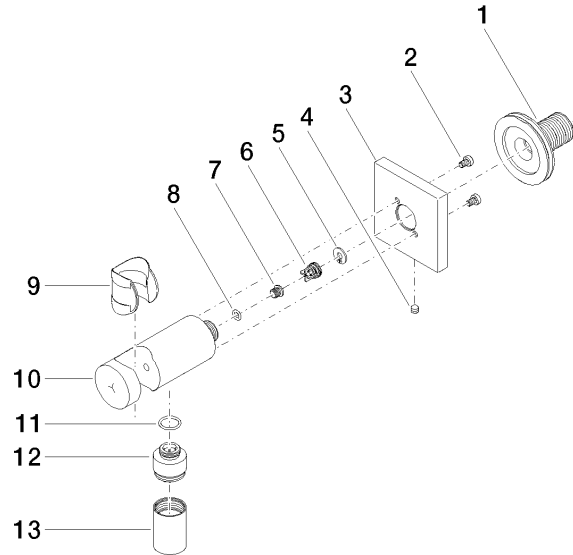

Wall elbow with integrated shower holder - Platinum

IMO

28 490 970

- 3/8" shower outlet
- rosette 60 x 60 mm
- 1/2" connection
- WRAS 1912049

Intrinsic protection against back flow.

Fits: IMO, MEM, CL.1, CYO

Recommended miscellaneous

Concealed wall elbow -

- max. recess depth 163 mm
- min. recess depth 90 mm

35 085 970 90

Recommended miscellaneous

Concealed wall elbow -

- max. recess depth 163 mm
- min. recess depth 90 mm

35 085 970 90

28 490 970

mm [inches]

Certificates

WRAS_1912049.

28 490 970

Spare parts list

No.	Item Number	Name	Quantity used	Delivery time
1	90 24 03 280 00 90	nipple	1	2
2	09 30 30 037 90	screw	2	2
3	09 27 97 043-08	rosette	1	40
4	09 31 11 112 90	pin	1	60
5	09 16 01 023 90	ring	1	2
6	09 23 01 131 90	back-flow preventer	1	2
7	09 30 30 113 20 90	screw	1	2
8	09 14 10 001 90	seal	1	2
9	09 18 40 216 90	sleeve	1	2
10	09 11 03 124-08	connection	1	40
11	09 14 10 213 90	seal	1	2
12	09 24 03 279-08	nipple	1	40
13	90 21 02 069 00-08	cover	1	40