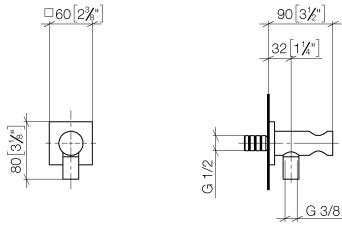

Wall elbow with integrated shower holder - Platinum

IMO

28 490 970

- 3/8" shower outlet
- rosette 60 x 60 mm
- 1/2" connection
- WRAS 1912049

Intrinsic protection against back flow.

Fits: IMO, MEM, CL.1, CYO

Recommended miscellaneous

Concealed wall elbow -

- max. recess depth 163 mm
- min. recess depth 90 mm

35 085 970 90

Recommended miscellaneous

Concealed wall elbow -

- max. recess depth 163 mm
- min. recess depth 90 mm

35 085 970 90

28 490 970

mm [inches]

Certificates

WRAS_1912049.

28 490 970

Spare parts list

No.	Item Number	Name	Quantity used	Delivery time
1	90 24 03 280 00 90	nipple	1	2
2	09 30 30 037 90	screw	2	2
3	09 27 97 043-08	rosette	1	40
4	09 31 11 112 90	pin	1	60
5	09 16 01 023 90	ring	1	2
6	09 23 01 131 90	back-flow preventer	1	2
7	09 30 30 113 20 90	screw	1	2
8	09 14 10 001 90	seal	1	2
9	09 18 40 216 90	sleeve	1	2
10	09 11 03 124-08	connection	1	40
11	09 14 10 213 90	seal	1	2
12	09 24 03 279-08	nipple	1	40
13	90 21 02 069 00-08	cover	1	40