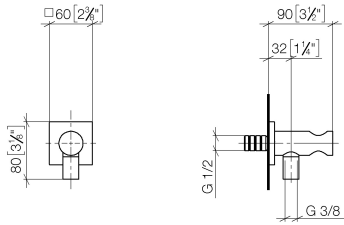

Wall elbow with integrated shower holder - Dark Chrome

IMO

28 490 970

- 3/8" shower outlet
- rosette 60 x 60 mm
- 1/2" connection
- WRAS 1912049

Intrinsic protection against back flow.

Fits: IMO, MEM, CL.1, CYO

	Dark Chrome	28 490 970-19
	Chrome	28 490 970-00
	Brushed Platinum	28 490 970-06
	Platinum	28 490 970-08
	Brushed Light Gold	28 490 970-27
	Brushed Durabrass (23kt Gold)	28 490 970-28
	Matte Black	28 490 970-33
	Brushed Champagne (22kt Gold)	28 490 970-46
	Champagne (22kt Gold)	28 490 970-47
	Brushed Chrome	28 490 970-93
	Brushed Dark Platinum	28 490 970-99

28 490 970

mm [inches]

28 490 970

Parts for other finishes can be found here: [Chrome](#)

Spare parts list

No.	Item Number	Name	Quantity used	Delivery time
1	90 24 03 280 00 90	nipple	1	2
2	09 30 30 037 90	screw	2	2
3	09 27 97 043-19	rosette	1	60
4	09 31 11 112 90	pin	1	60
5	09 16 01 023 90	ring	1	2
6	09 23 01 131 90	back-flow preventer	1	2
7	09 30 30 113 20 90	screw	1	2
8	09 14 10 001 90	seal	1	2
9	09 18 40 216 90	sleeve	1	2
10	09 11 03 124-19	connection	1	20
11	09 14 10 213 90	seal	1	2
12	09 24 03 279-19	nipple	1	20
13	90 21 02 069 00-19	cover	1	20