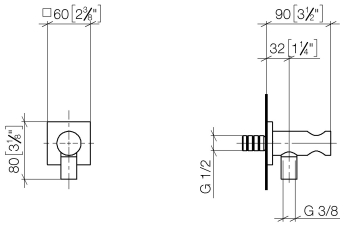

Wall elbow with integrated shower holder - Matte Black

IMO

28 490 970

- 3/8" shower outlet
- rosette 60 x 60 mm
- 1/2" connection
- WRAS 1912049

Intrinsic protection against back flow.

Fits: IMO, MEM, CL.1, CYO

Recommended miscellaneous

- Concealed wall elbow -** 35 085 970 90
- max. recess depth 163 mm
  - min. recess depth 90 mm

28 490 970

mm [inches]

### Spare parts list

No.	Item Number	Name	Quantity used	Delivery time
1	90 24 03 280 00 90	nipple	1	2
2	09 30 30 037 90	screw	2	2
3	09 27 97 043-33	rosette	1	30
4	09 31 11 112 90	pin	1	60
5	09 16 01 023 90	ring	1	2
6	09 23 01 131 90	back-flow preventer	1	2
7	09 30 30 113 20 90	screw	1	2
8	09 14 10 001 90	seal	1	2
9	09 18 40 216 90	sleeve	1	2
10	09 11 03 124-33	connection	1	30
11	09 14 10 213 90	seal	1	2
12	09 24 03 279-33	nipple	1	30
13	90 21 02 069 00-33	cover	1	30