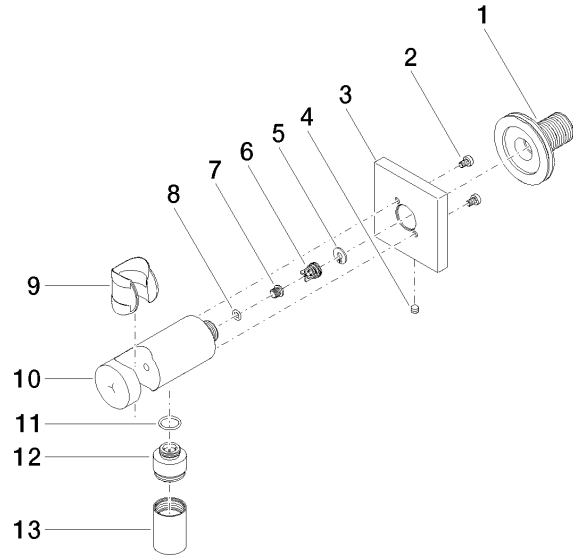

Wall elbow with integrated shower holder - Matte Black

IMO

28 490 970

- 3/8" shower outlet
- rosette 60 x 60 mm
- 1/2" connection
- WRAS 1912049

Intrinsic protection against back flow.

Fits: IMO, MEM, CL.1, CYO

Recommended miscellaneous

- Concealed wall elbow -** 35 085 970 90
- max. recess depth 163 mm
  - min. recess depth 90 mm

28 490 970

mm [inches]

### Spare parts list

No.	Item Number	Name	Quantity used	Delivery time
1	90 24 03 280 00 90	nipple	1	2
2	09 30 30 037 90	screw	2	2
3	09 27 97 043-33	rosette	1	30
4	09 31 11 112 90	pin	1	60
5	09 16 01 023 90	ring	1	2
6	09 23 01 131 90	back-flow preventer	1	2
7	09 30 30 113 20 90	screw	1	2
8	09 14 10 001 90	seal	1	2
9	09 18 40 216 90	sleeve	1	2
10	09 11 03 124-33	connection	1	30
11	09 14 10 213 90	seal	1	2
12	09 24 03 279-33	nipple	1	30
13	90 21 02 069 00-33	cover	1	30