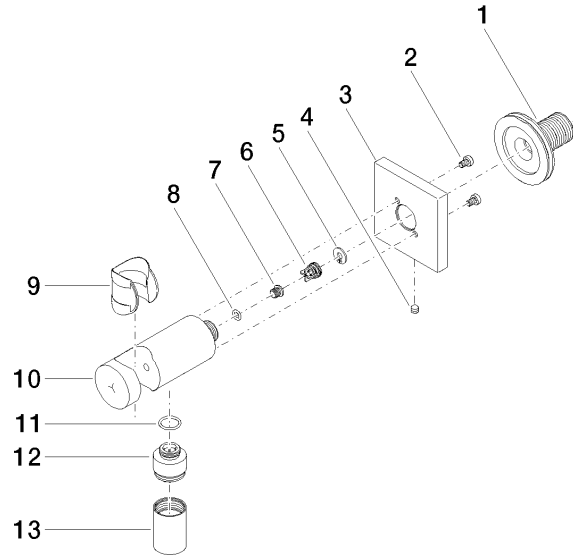

Wall elbow with integrated shower holder - Brushed Champagne (22kt Gold)

IMO

28 490 970

- 3/8" shower outlet
- rosette 60 x 60 mm
- 1/2" connection
- WRAS 1912049

Intrinsic protection against back flow.

Fits: IMO, MEM, CL.1, CYO

28 490 970

mm [inches]

28 490 970

Parts for other finishes can be found here: [Chrome](#)

Spare parts list

No.	Item Number	Name	Quantity used	Delivery time
1	90 24 03 280 00 90	nipple	1	2
2	09 30 30 037 90	screw	2	2
3	09 27 97 043-46	rosette	1	30
4	09 31 11 112 90	pin	1	60
5	09 16 01 023 90	ring	1	2
6	09 23 01 131 90	back-flow preventer	1	2
7	09 30 30 113 20 90	screw	1	2
8	09 14 10 001 90	seal	1	2
9	09 18 40 216 90	sleeve	1	2
10	09 11 03 124-46	connection	1	30
11	09 14 10 213 90	seal	1	2
12	09 24 03 279-46	nipple	1	30
13	90 21 02 069 00-46	cover	1	30