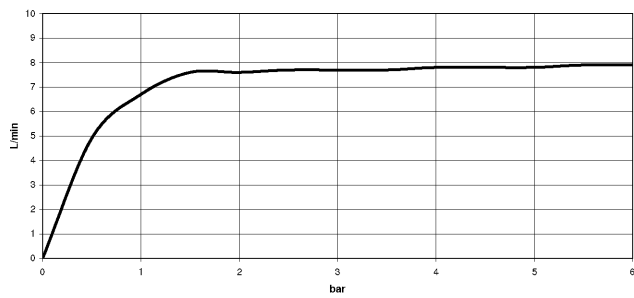

## DORNBACHT YAMOU Shower head - Chrome

---

28 503 831

- 180-210mm projection
- ball-joint pivotable through 30°
- normal flow
- with anti-scale system
- spray head Ø 100mm
- rosette Ø 55 mm
- 1/2" connection
- max. flow 6.8 l/min
- rosette Ø 55 mm
- WRAS 240202028

### Flow rate chart

---