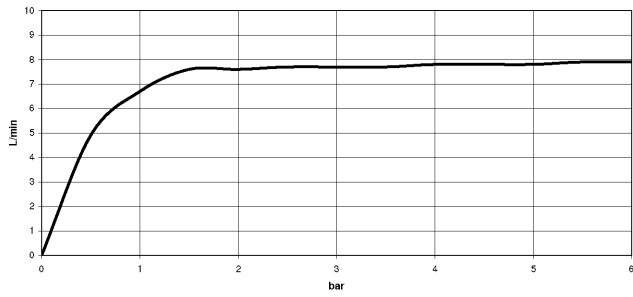

DORNBRAUCH YARRE Shower head - Chrome

28 503 832

- 180-210mm projection
- ball-joint pivotable through 30°
- normal flow
- with anti-scale system
- spray head Ø 100mm
- rosette Ø 55 mm
- 1/2" connection
- max. flow 6.8 l/min
- rosette Ø 55 mm

Chrome

28 503 832-00

Soft Black

28 503 832-69

DORNBACHT YARRE Shower head - Chrome

28 503 832

Flow rate chart

Certificates