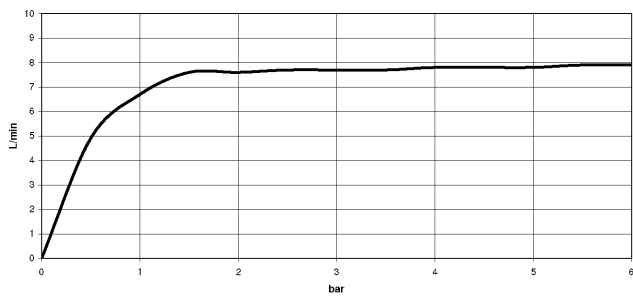

## DORNBACHT YARRE Shower head - Soft Black

---

28 503 832

- 180-210mm projection
- ball-joint pivotable through 30°
- normal flow
- with anti-scale system
- spray head Ø 100mm
- rosette Ø 55 mm
- 1/2" connection
- max. flow 6.8 l/min
- rosette Ø 55 mm
- WRAS 240202028

## DORNBACHT YARRE Shower head - Soft Black

---

28 503 832

### Flow rate chart

---