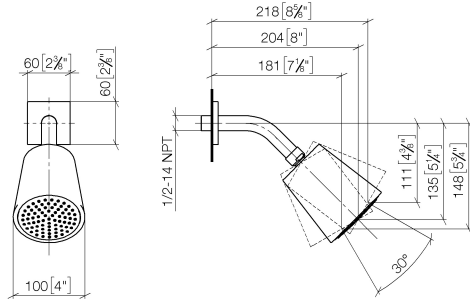

## Shower head - Brushed Platinum

IMO

28 504 670

- 180-210mm projection
- ball-joint pivotable through 30°
- PURIFY RAIN, max. flow rate 7 l/min (at 3 bar)
- with anti-scale system
- spray head Ø 100mm
- rosette 60 x 60 mm
- 1/2" connection
- Function from: 6 l/min

Fits: IMO, MEM, CL.1, CYO

	Brushed Platinum	28 504 670-06
	Chrome	28 504 670-00
	Platinum	28 504 670-08
	Dark Chrome	28 504 670-19
	Brushed Light Gold	28 504 670-27
	Brushed Durabrass (23kt Gold)	28 504 670-28
	Matte Black	28 504 670-33
	Brushed Champagne (22kt Gold)	28 504 670-46
	Champagne (22kt Gold)	28 504 670-47
	Brushed Chrome	28 504 670-93
	Brushed Dark Platinum	28 504 670-99

### Recommended miscellaneous

- Concealed wall elbow -** 35 085 970 90
- max. recess depth 163 mm
  - min. recess depth 90 mm

28 504 670

mm [inches]

Flow rate chart

Certificates

LGA\_19924.

28 504 670

### Spare parts list

No.	Item Number	Name	Quantity used	Delivery time
1	09 27 98 003-06	rosette	1	10
2	09 31 11 048 90	pin	1	2
3	90 14 10 026 00 90	seal	1	2
4	09 11 03 011-06	connection	1	10
5	90 14 20 002 00 90	seal	1	2
6	90 12 05 054 00-06	shower	1	10