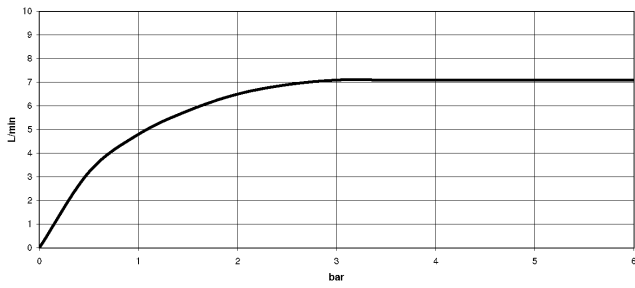

## Shower head - Brushed Platinum

IMO

28 504 670

- 180-210mm projection
- ball-joint pivotable through 30°
- PURIFY RAIN, max. flow rate 7 l/min (at 3 bar)
- with anti-scale system
- spray head Ø 100mm
- rosette 60 x 60 mm
- 1/2" connection
- Function from: 6 l/min

### Recommended miscellaneous

- Concealed wall elbow -** 35 085 970 90
- max. recess depth 163 mm
  - min. recess depth 90 mm

28 504 670

mm [inches]

Flow rate chart

Certificates

LGA\_19924.

28 504 670