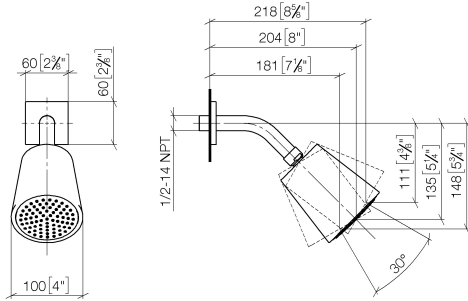

## Shower head - Matte Black

IMO

28 504 670

- 180-210mm projection
- ball-joint pivotable through 30°
- PURIFY RAIN, max. flow rate 7 l/min (at 3 bar)
- with anti-scale system
- spray head Ø 100mm
- rosette 60 x 60 mm
- 1/2" connection
- Function from: 6 l/min

Fits: IMO, MEM, CL.1, CYO

	Matte Black	28 504 670-33
	Chrome	28 504 670-00
	Brushed Platinum	28 504 670-06
	Platinum	28 504 670-08
	Dark Chrome	28 504 670-19
	Brushed Light Gold	28 504 670-27
	Brushed Durabronze (23kt Gold)	28 504 670-28
	Brushed Champagne (22kt Gold)	28 504 670-46
	Champagne (22kt Gold)	28 504 670-47
	Brushed Chrome	28 504 670-93
	Brushed Dark Platinum	28 504 670-99

28 504 670

mm [inches]

Flow rate chart

Certificates

LGA\_19924.

28 504 670

Parts for other  
finishes can be found  
here: [Chrome](#)