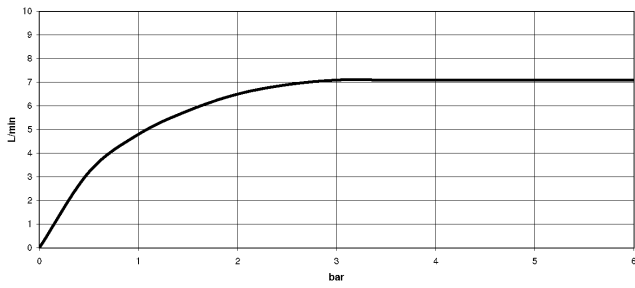

## Shower head - Matte Black

IMO

28 504 670

- 180-210mm projection
- ball-joint pivotable through 30°
- PURIFY RAIN, max. flow rate 7 l/min (at 3 bar)
- with anti-scale system
- spray head Ø 100mm
- rosette 60 x 60 mm
- 1/2" connection
- Function from: 6 l/min

Fits: IMO, MEM, CL.1, CYO

	Matte Black	28 504 670-33
	Chrome	28 504 670-00
	Brushed Platinum	28 504 670-06
	Platinum	28 504 670-08
	Dark Chrome	28 504 670-19
	Brushed Light Gold	28 504 670-27
	Brushed Durabronze (23kt Gold)	28 504 670-28
	Brushed Champagne (22kt Gold)	28 504 670-46
	Champagne (22kt Gold)	28 504 670-47
	Brushed Chrome	28 504 670-93
	Brushed Dark Platinum	28 504 670-99

28 504 670

mm [inches]

Flow rate chart

Certificates

LGA\_19924.

28 504 670

Parts for other  
finishes can be found  
here: [Chrome](#)