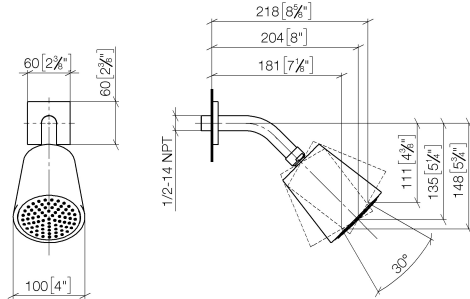

Shower head - Brushed Champagne (22kt Gold)

IMO

28 504 670

- 180-210mm projection
- ball-joint pivotable through 30°
- PURIFY RAIN, max. flow rate 7 l/min (at 3 bar)
- with anti-scale system
- spray head Ø 100mm
- rosette 60 x 60 mm
- 1/2" connection
- Function from: 6 l/min

Fits: IMO, MEM, CL.1, CYO

	Brushed Champagne (22kt Gold)	28 504 670-46
	Chrome	28 504 670-00
	Brushed Platinum	28 504 670-06
	Platinum	28 504 670-08
	Dark Chrome	28 504 670-19
	Brushed Light Gold	28 504 670-27
	Brushed Durabrass (23kt Gold)	28 504 670-28
	Matte Black	28 504 670-33
	Champagne (22kt Gold)	28 504 670-47
	Brushed Chrome	28 504 670-93
	Brushed Dark Platinum	28 504 670-99

Recommended miscellaneous

- Concealed wall elbow -** 35 085 970 90
- max. recess depth 163 mm
 - min. recess depth 90 mm

28 504 670

mm [inches]

Flow rate chart

Certificates

LGA_19924.

28 504 670

Spare parts list

No.	Item Number	Name	Quantity used	Delivery time
1	09 27 98 003-46	rosette	1	30
2	09 31 11 048 90	pin	1	2
3	90 14 10 026 00 90	seal	1	2
4	09 11 03 011-46	connection	1	30
5	90 14 20 002 00 90	seal	1	2
6	90 12 05 054 00-46	shower	1	30