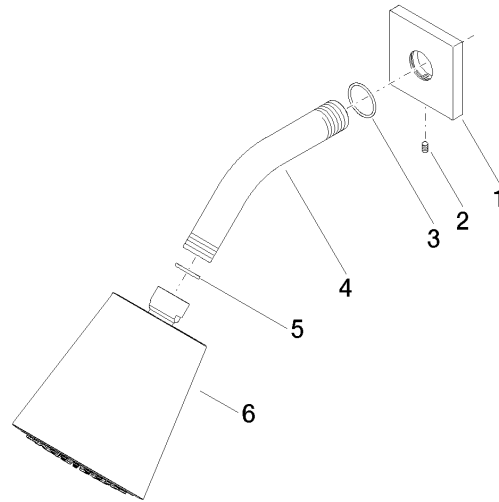

Shower head - Brushed Champagne (22kt Gold)

IMO

28 504 670

- 180-210mm projection
- ball-joint pivotable through 30°
- PURIFY RAIN, max. flow rate 7 l/min (at 3 bar)
- with anti-scale system
- spray head Ø 100mm
- rosette 60 x 60 mm
- 1/2" connection
- Function from: 6 l/min

Recommended miscellaneous

- Concealed wall elbow -** 35 085 970 90
- max. recess depth 163 mm
 - min. recess depth 90 mm

28 504 670

mm [inches]

Flow rate chart

Certificates

LGA_19924.

28 504 670

Spare parts list

No.	Item Number	Name	Quantity used	Delivery time
1	09 27 98 003-46	rosette	1	30
2	09 31 11 048 90	pin	1	2
3	90 14 10 026 00 90	seal	1	2
4	09 11 03 011-46	connection	1	30
5	90 14 20 002 00 90	seal	1	2
6	90 12 05 054 00-46	shower	1	30