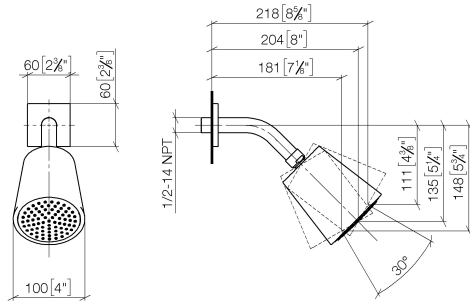

Shower head - Champagne (22kt Gold)

IMO

28 504 670

- 180-210mm projection
- ball-joint pivotable through 30°
- PURIFY RAIN, max. flow rate 7 l/min (at 3 bar)
- with anti-scale system
- spray head Ø 100mm
- rosette 60 x 60 mm
- 1/2" connection
- Function from: 6 l/min

Fits: IMO, MEM, CL.1, CYO

	Champagne (22kt Gold)	28 504 670-47
	Chrome	28 504 670-00
	Brushed Platinum	28 504 670-06
	Platinum	28 504 670-08
	Dark Chrome	28 504 670-19
	Brushed Light Gold	28 504 670-27
	Brushed Durabronze (23kt Gold)	28 504 670-28
	Matte Black	28 504 670-33
	Brushed Champagne (22kt Gold)	28 504 670-46
	Brushed Chrome	28 504 670-93
	Brushed Dark Platinum	28 504 670-99

Recommended miscellaneous

- Concealed wall elbow -** 35 085 970 90
- max. recess depth 163 mm
 - min. recess depth 90 mm

28 504 670

mm [inches]

Flow rate chart

Certificates

LGA_19924.

28 504 670

Spare parts list

No.	Item Number	Name	Quantity used	Delivery time
1	09 27 98 003-47	rosette	1	30
2	09 31 11 048 90	pin	1	2
3	90 14 10 026 00 90	seal	1	2
4	09 11 03 011-47	connection	1	30
5	90 14 20 002 00 90	seal	1	2
6	90 12 05 054 00-47	shower	1	30