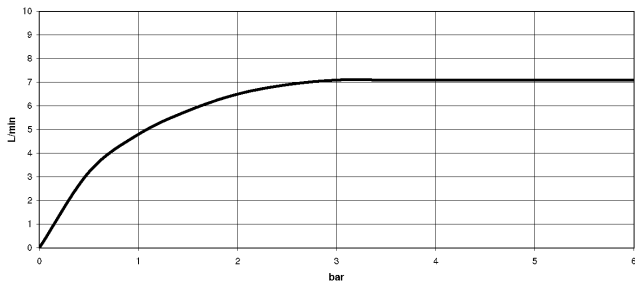

28 504 670

- 180-210mm projection
- ball-joint pivotable through 30°
- PURIFY RAIN, max. flow rate 7 l/min (at 3 bar)
- with anti-scale system
- spray head Ø 100mm
- rosette 60 x 60 mm
- 1/2" connection
- Function from: 6 l/min

Fits: IMO, MEM, CL.1, CYO

	Brushed Chrome	28 504 670-93
	Chrome	28 504 670-00
	Brushed Platinum	28 504 670-06
	Platinum	28 504 670-08
	Dark Chrome	28 504 670-19
	Brushed Light Gold	28 504 670-27
	Brushed Durabronze (23kt Gold)	28 504 670-28
	Matte Black	28 504 670-33
	Brushed Champagne (22kt Gold)	28 504 670-46
	Champagne (22kt Gold)	28 504 670-47
	Brushed Dark Platinum	28 504 670-99

28 504 670

mm [inches]

Flow rate chart

Certificates

LGA_19924.

28 504 670

Parts for other finishes can be found here: [Chrome](#)

Spare parts list