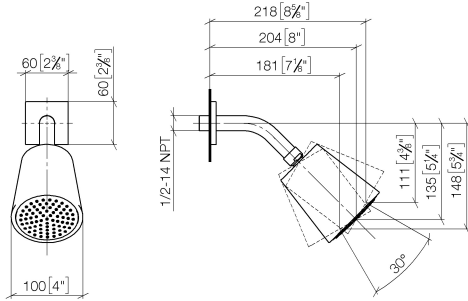

28 504 670

- 180-210mm projection
- ball-joint pivotable through 30°
- PURIFY RAIN, max. flow rate 7 l/min (at 3 bar)
- with anti-scale system
- spray head Ø 100mm
- rosette 60 x 60 mm
- 1/2" connection
- Function from: 6 l/min

Fits: IMO, MEM, CL.1, CYO

	Brushed Chrome	28 504 670-93
	Chrome	28 504 670-00
	Brushed Platinum	28 504 670-06
	Platinum	28 504 670-08
	Dark Chrome	28 504 670-19
	Brushed Light Gold	28 504 670-27
	Brushed Durabronze (23kt Gold)	28 504 670-28
	Matte Black	28 504 670-33
	Brushed Champagne (22kt Gold)	28 504 670-46
	Champagne (22kt Gold)	28 504 670-47
	Brushed Dark Platinum	28 504 670-99

28 504 670

mm [inches]

Flow rate chart

Certificates

LGA_19924.

28 504 670

Parts for other finishes can be found here: [Chrome](#)

Spare parts list

No.	Item Number	Name	Quantity used	Delivery time
1	09 27 98 003-93	rosette	1	20
2	09 31 11 048 90	pin	1	2
3	90 14 10 026 00 90	seal	1	2
4	09 11 03 011-93	connection	1	20
5	90 14 20 002 00 90	seal	1	2
6	90 12 05 054 00-93	shower	1	20