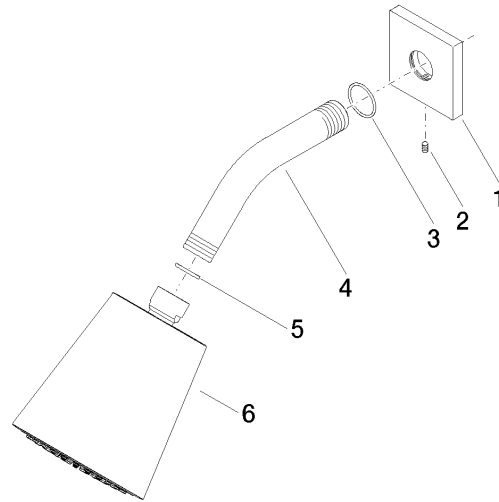

28 504 670

- 180-210mm projection
- ball-joint pivotable through 30°
- PURIFY RAIN, max. flow rate 7 l/min (at 3 bar)
- with anti-scale system
- spray head Ø 100mm
- rosette 60 x 60 mm
- 1/2" connection
- Function from: 6 l/min

28 504 670

mm [inches]

Flow rate chart

Certificates

LGA_19924.

28 504 670

Parts for other finishes can be found here: [Chrome](#)

Spare parts list

No.	Item Number	Name	Quantity used	Delivery time
1	09 27 98 003-93	rosette	1	20
2	09 31 11 048 90	pin	1	2
3	90 14 10 026 00 90	seal	1	2
4	09 11 03 011-93	connection	1	20
5	90 14 20 002 00 90	seal	1	2
6	90 12 05 054 00-93	shower	1	20