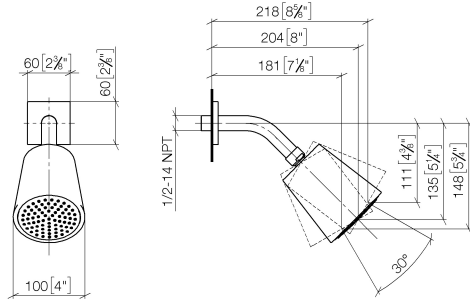

Shower head - Brushed Dark Platinum

IMO

28 504 670

- 180-210mm projection
- ball-joint pivotable through 30°
- PURIFY RAIN, max. flow rate 7 l/min (at 3 bar)
- with anti-scale system
- spray head Ø 100mm
- rosette 60 x 60 mm
- 1/2" connection
- Function from: 6 l/min

Fits: IMO, MEM, CL.1, CYO

	Brushed Dark Platinum	28 504 670-99
	Chrome	28 504 670-00
	Brushed Platinum	28 504 670-06
	Platinum	28 504 670-08
	Dark Chrome	28 504 670-19
	Brushed Light Gold	28 504 670-27
	Brushed Durabronze (23kt Gold)	28 504 670-28
	Matte Black	28 504 670-33
	Brushed Champagne (22kt Gold)	28 504 670-46
	Champagne (22kt Gold)	28 504 670-47
	Brushed Chrome	28 504 670-93

Recommended miscellaneous

- Concealed wall elbow -** 35 085 970 90
- max. recess depth 163 mm
 - min. recess depth 90 mm

28 504 670

mm [inches]

Flow rate chart

Certificates

LGA_19924.

28 504 670

Spare parts list

No.	Item Number	Name	Quantity used	Delivery time
1	09 27 98 003-99	rosette	1	30
2	09 31 11 048 90	pin	1	2
3	90 14 10 026 00 90	seal	1	2
4	09 11 03 011-99	connection	1	30
5	90 14 20 002 00 90	seal	1	2
6	90 12 05 054 00-99	shower	1	30