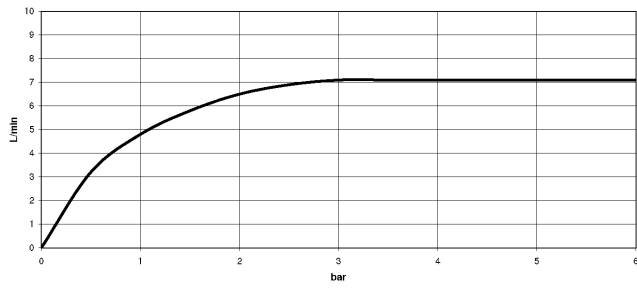

Shower head - Brushed Dark Platinum

IMO

28 504 670

- 180-210mm projection
- ball-joint pivotable through 30°
- PURIFY RAIN, max. flow rate 7 l/min (at 3 bar)
- with anti-scale system
- spray head Ø 100mm
- rosette 60 x 60 mm
- 1/2" connection
- Function from: 6 l/min

Recommended miscellaneous

- Concealed wall elbow -** 35 085 970 90
- max. recess depth 163 mm
 - min. recess depth 90 mm

28 504 670

mm [inches]

Flow rate chart

Certificates

LGA_19924.

28 504 670