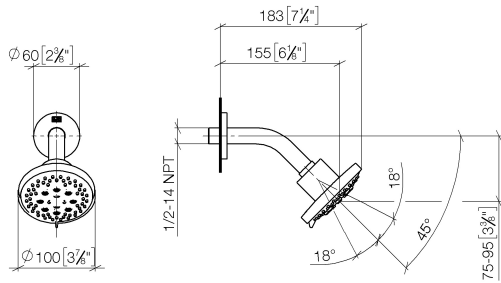

**DORNBACHT YAMOU Shower head - Soft Black**

---

28 504 831

- 180-210mm projection
- ball-joint pivotable through 30°
- normal flow
- with anti-scale system
- spray head Ø 100mm
- rosette Ø 55 mm
- 1/2" connection
- max. flow 7.6 l/min
- rosette Ø 55 mm
- WRAS 240202028

	Soft Black	28 504 831-69
	Chrome	28 504 831-00

---

**Recommended miscellaneous**

---

**Concealed wall elbow - 35 085 970 90**

## DORNBACHT YAMOU Shower head - Soft Black

28 504 831

mm [inches]

### Certificates

LGA\_28661.

WRAS\_240202028.

**DORNBACHT YAMOU Shower head - Soft Black**

28 504 831

**Spare parts list**

No.	Item Number	Name	Quantity used	Delivery time
1	90 27 83 018 00-69	rosette	1	2
2	90 11 03 011 10-69	connection	1	2