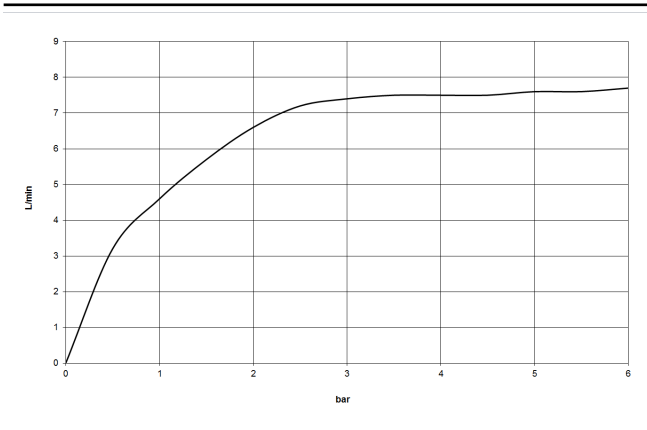

**DORNBACHT YAMOU Shower head - Soft Black**

---

28 504 831

- 180-210mm projection
- ball-joint pivotable through 30°
- normal flow
- with anti-scale system
- spray head Ø 100mm
- rosette Ø 55 mm
- 1/2" connection
- max. flow 7.6 l/min
- rosette Ø 55 mm
- WRAS 240202028

	Soft Black	28 504 831-69
	Chrome	28 504 831-00

---

**Recommended miscellaneous**

---

**Concealed wall elbow - 35 085 970 90**

## DORNBACHT YAMOU Shower head - Soft Black

28 504 831

mm [inches]

### Flow rate chart