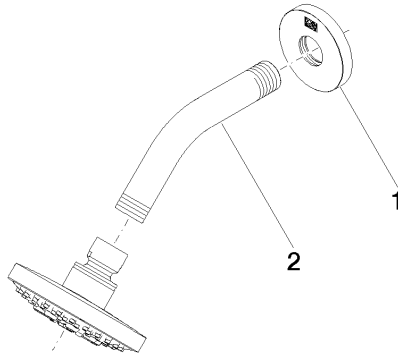

**DORNBACHT YAMOU Shower head - Soft Black**

---

28 504 831

- 180-210mm projection
- ball-joint pivotable through 30°
- normal flow
- with anti-scale system
- spray head Ø 100mm
- rosette Ø 55 mm
- 1/2" connection
- max. flow 7.6 l/min
- rosette Ø 55 mm
- WRAS 240202028

## DORNBACHT YAMOU Shower head - Soft Black

28 504 831

mm [inches]

### Flow rate chart

### Certificates

LGA\_28661.

WRAS\_240202028.

**DORNBACHT YAMOU Shower head - Soft Black**

28 504 831

**Spare parts list**

No.	Item Number	Name	Quantity used	Delivery time
1	90 27 83 018 00-69	rosette	1	2
2	90 11 03 011 10-69	connection	1	2