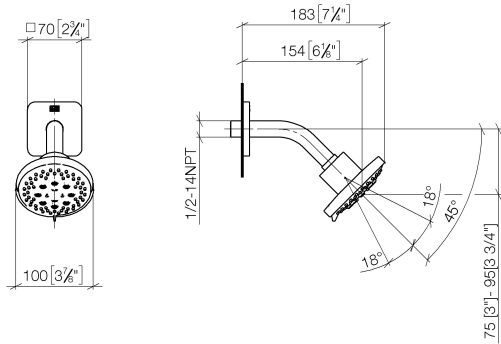

DORNBACHT YARRE Shower head - Soft Black

28 504 832

- 180-210mm projection
- ball-joint pivotable through 30°
- normal flow
- with anti-scale system
- spray head Ø 100mm
- rosette Ø 55 mm
- 1/2" connection
- max. flow 7.6 l/min
- rosette Ø 55 mm
- WRAS 240202028

	Soft Black	28 504 832-69
	Chrome	28 504 832-00

Recommended miscellaneous

Concealed wall elbow - 35 085 970 90

DORNBACHT YARRE Shower head - Soft Black

28 504 832

mm [inches]

Flow rate chart

Certificates

LGA_28661.

WRAS_240202028.

DORNBRAUCH YARRE Shower head - Soft Black

28 504 832

Spare parts list

No.	Item Number	Name	Quantity used	Delivery time
1	90 27 83 016 00-69	rosette	1	2
2	90 11 03 011 10-69	connection	1	2