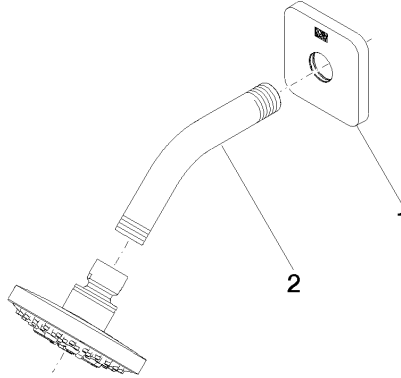

DORNBACHT YARRE Shower head - Soft Black

28 504 832

- 180-210mm projection
- ball-joint pivotable through 30°
- normal flow
- with anti-scale system
- spray head Ø 100mm
- rosette Ø 55 mm
- 1/2" connection
- max. flow 7.6 l/min
- rosette Ø 55 mm
- WRAS 240202028

	Soft Black	28 504 832-69
	Chrome	28 504 832-00

Recommended miscellaneous

Concealed wall elbow - 35 085 970 90

DORNBACHT YARRE Shower head - Soft Black

28 504 832

mm [inches]

Flow rate chart

Certificates

LGA_28661.

WRAS_240202028.

DORNBRAUCH YARRE Shower head - Soft Black

28 504 832

Spare parts list

No.	Item Number	Name	Quantity used	Delivery time
1	90 27 83 016 00-69	rosette	1	2
2	90 11 03 011 10-69	connection	1	2