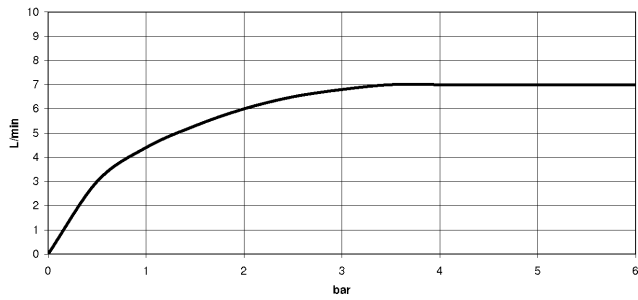

Shower head - Platinum

TARA

28 504 979

- 180-210mm projection
- ball-joint pivotable through 30°
- PURIFY RAIN, max. flow rate 7 l/min (at 3 bar)
- Function from: 6 l/min
- with anti-scale system
- spray head Ø 100mm
- rosette Ø 55 mm
- 1/2" connection

Recommended miscellaneous

- Concealed wall elbow -** 35 085 970 90
- max. recess depth 163 mm
 - min. recess depth 90 mm

28 504 979

mm [inches]

Flow rate chart

Certificates

DVGW_DW- LGA_19924.
6517DN0118.

28 504 979