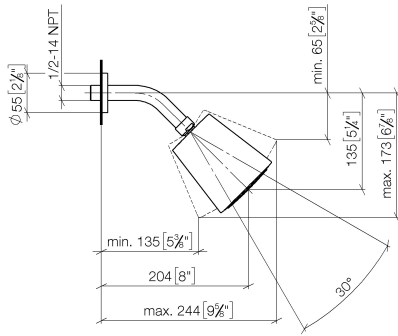

Shower head - Platinum

TARA

28 504 979

- 180-210mm projection
- ball-joint pivotable through 30°
- PURIFY RAIN, max. flow rate 7 l/min (at 3 bar)
- Function from: 6 l/min
- with anti-scale system
- spray head Ø 100mm
- rosette Ø 55 mm
- 1/2" connection

Fits: TARA, LISSÉ, VAIA, META

	Platinum	28 504 979-08
	Chrome	28 504 979-00
	Brushed Platinum	28 504 979-06
	Dark Chrome	28 504 979-19
	Light Gold	28 504 979-26
	Brushed Light Gold	28 504 979-27
	Brushed Durabrass (23kt Gold)	28 504 979-28
	Matte Black	28 504 979-33
	Brushed Bronze	28 504 979-42
	Brushed Champagne (22kt Gold)	28 504 979-46
	Champagne (22kt Gold)	28 504 979-47
	Brushed Chrome	28 504 979-93
	Brushed Dark Platinum	28 504 979-99

Recommended miscellaneous

- Concealed wall elbow -** 35 085 970 90
- max. recess depth 163 mm
 - min. recess depth 90 mm

28 504 979

mm [inches]

Flow rate chart

Certificates

DVGW_DW- LGA_19924.
6517DN0118.

28 504 979

Spare parts list

No.	Item Number	Name	Quantity used	Delivery time
1	09 27 22 003-08	rosette	1	40
2	90 14 10 026 00 90	seal	1	2
3	09 11 03 011-08	connection	1	40
4	90 14 20 002 00 90	seal	1	2
5	90 12 05 054 00-08	shower	1	40