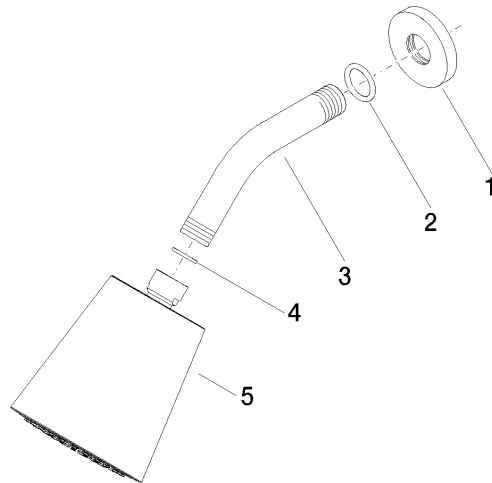

Shower head - Platinum

TARA

28 504 979

- 180-210mm projection
- ball-joint pivotable through 30°
- PURIFY RAIN, max. flow rate 7 l/min (at 3 bar)
- Function from: 6 l/min
- with anti-scale system
- spray head Ø 100mm
- rosette Ø 55 mm
- 1/2" connection

Recommended miscellaneous

- Concealed wall elbow -** 35 085 970 90
- max. recess depth 163 mm
 - min. recess depth 90 mm

28 504 979

mm [inches]

Flow rate chart

Certificates

DVGW_DW- LGA_19924.
6517DN0118.

28 504 979

Spare parts list

No.	Item Number	Name	Quantity used	Delivery time
1	09 27 22 003-08	rosette	1	40
2	90 14 10 026 00 90	seal	1	2
3	09 11 03 011-08	connection	1	40
4	90 14 20 002 00 90	seal	1	2
5	90 12 05 054 00-08	shower	1	40