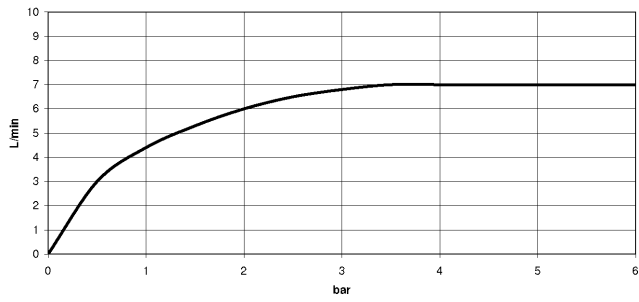

## Shower head - Dark Chrome

TARA

28 504 979

- 180-210mm projection
- ball-joint pivotable through 30°
- PURIFY RAIN, max. flow rate 7 l/min (at 3 bar)
- Function from: 6 l/min
- with anti-scale system
- spray head Ø 100mm
- rosette Ø 55 mm
- 1/2" connection

### Recommended miscellaneous

- Concealed wall elbow -** 35 085 970 90
- max. recess depth 163 mm
  - min. recess depth 90 mm

28 504 979

mm [inches]

Flow rate chart

Certificates

DVGW\_DW- LGA\_19924.  
6517DN0118.