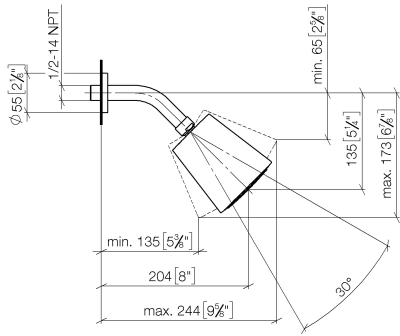

## Shower head - Dark Chrome

TARA

28 504 979

- 180-210mm projection
- ball-joint pivotable through 30°
- PURIFY RAIN, max. flow rate 7 l/min (at 3 bar)
- Function from: 6 l/min
- with anti-scale system
- spray head Ø 100mm
- rosette Ø 55 mm
- 1/2" connection

Fits: TARA, LISSÉ, VAIA, META

	Dark Chrome	28 504 979-19
	Chrome	28 504 979-00
	Brushed Platinum	28 504 979-06
	Platinum	28 504 979-08
	Light Gold	28 504 979-26
	Brushed Light Gold	28 504 979-27
	Brushed Durabrass (23kt Gold)	28 504 979-28
	Matte Black	28 504 979-33
	Brushed Bronze	28 504 979-42
	Brushed Champagne (22kt Gold)	28 504 979-46
	Champagne (22kt Gold)	28 504 979-47
	Brushed Chrome	28 504 979-93
	Brushed Dark Platinum	28 504 979-99

### Recommended miscellaneous

- Concealed wall elbow -** 35 085 970 90
- max. recess depth 163 mm
  - min. recess depth 90 mm

28 504 979

mm [inches]

Flow rate chart

Certificates

DVGW\_DW- LGA\_19924.  
6517DN0118.