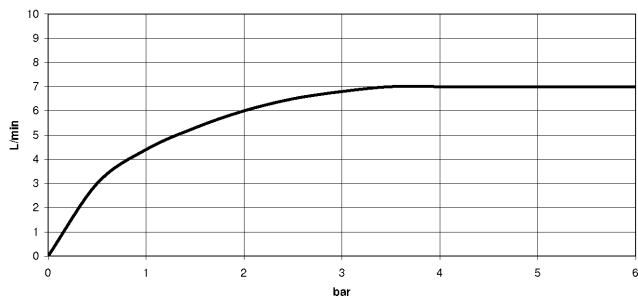

Shower head - Light Gold

TARA

28 504 979

- 180-210mm projection
- ball-joint pivotable through 30°
- PURIFY RAIN, max. flow rate 7 l/min (at 3 bar)
- Function from: 6 l/min
- with anti-scale system
- spray head Ø 100mm
- rosette Ø 55 mm
- 1/2" connection

Fits: TARA, LISSÉ, VAIA, META

	Light Gold	28 504 979-26
	Chrome	28 504 979-00
	Brushed Platinum	28 504 979-06
	Platinum	28 504 979-08
	Dark Chrome	28 504 979-19
	Brushed Light Gold	28 504 979-27
	Brushed Durabronze (23kt Gold)	28 504 979-28
	Matte Black	28 504 979-33
	Brushed Bronze	28 504 979-42
	Brushed Champagne (22kt Gold)	28 504 979-46
	Champagne (22kt Gold)	28 504 979-47
	Brushed Chrome	28 504 979-93
	Brushed Dark Platinum	28 504 979-99

28 504 979

mm [inches]

Flow rate chart

Certificates

DVGW_DW- LGA_19924.
6517DN0118.

28 504 979

Parts for other finishes can be found here: [Chrome](#)

Spare parts list

No.	Item Number	Name	Quantity used	Delivery time
1	09 27 22 003-26	rosette	1	60
2	90 14 10 026 00 90	seal	1	2
3	09 11 03 011-26	connection	1	60
4	90 14 20 002 00 90	seal	1	2
5	90 12 05 054 00-26	shower	1	30