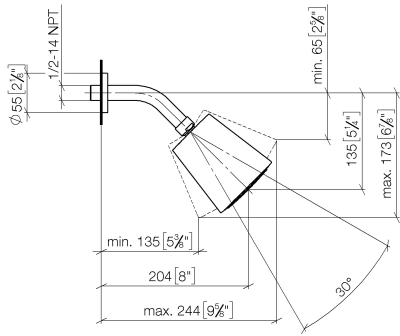

Shower head - Light Gold

TARA

28 504 979

- 180-210mm projection
- ball-joint pivotable through 30°
- PURIFY RAIN, max. flow rate 7 l/min (at 3 bar)
- Function from: 6 l/min
- with anti-scale system
- spray head Ø 100mm
- rosette Ø 55 mm
- 1/2" connection

Fits: TARA, LISSÉ, VAIA, META

	Light Gold	28 504 979-26
	Chrome	28 504 979-00
	Brushed Platinum	28 504 979-06
	Platinum	28 504 979-08
	Dark Chrome	28 504 979-19
	Brushed Light Gold	28 504 979-27
	Brushed Durabronze (23kt Gold)	28 504 979-28
	Matte Black	28 504 979-33
	Brushed Bronze	28 504 979-42
	Brushed Champagne (22kt Gold)	28 504 979-46
	Champagne (22kt Gold)	28 504 979-47
	Brushed Chrome	28 504 979-93
	Brushed Dark Platinum	28 504 979-99

28 504 979

mm [inches]

Flow rate chart

Certificates

DVGW_DW- LGA_19924.
6517DN0118.

28 504 979

Parts for other finishes can be found here: [Chrome](#)

Spare parts list

No.	Item Number	Name	Quantity used	Delivery time
1	09 27 22 003-26	rosette	1	60
2	90 14 10 026 00 90	seal	1	2
3	09 11 03 011-26	connection	1	60
4	90 14 20 002 00 90	seal	1	2
5	90 12 05 054 00-26	shower	1	30