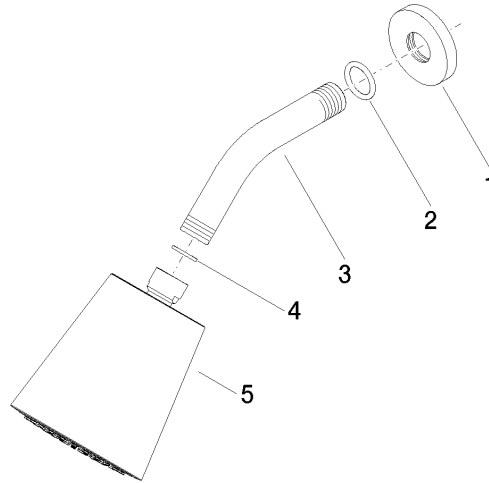

Shower head - Light Gold

TARA

28 504 979

- 180-210mm projection
- ball-joint pivotable through 30°
- PURIFY RAIN, max. flow rate 7 l/min (at 3 bar)
- Function from: 6 l/min
- with anti-scale system
- spray head Ø 100mm
- rosette Ø 55 mm
- 1/2" connection

28 504 979

mm [inches]

Flow rate chart

Certificates

DVGW_DW- LGA_19924.
6517DN0118.

28 504 979

Parts for other finishes can be found here: [Chrome](#)

Spare parts list

No.	Item Number	Name	Quantity used	Delivery time
1	09 27 22 003-26	rosette	1	60
2	90 14 10 026 00 90	seal	1	2
3	09 11 03 011-26	connection	1	60
4	90 14 20 002 00 90	seal	1	2
5	90 12 05 054 00-26	shower	1	30