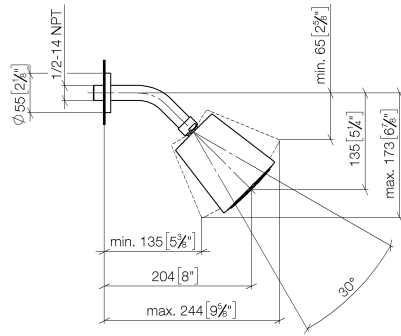

28 504 979

- 180-210mm projection
- ball-joint pivotable through 30°
- PURIFY RAIN, max. flow rate 7 l/min (at 3 bar)
- Function from: 6 l/min
- with anti-scale system
- spray head Ø 100mm
- rosette Ø 55 mm
- 1/2" connection

Fits: TARA, LISSÉ, VAIA, META

	Brushed Light Gold	28 504 979-27
	Chrome	28 504 979-00
	Brushed Platinum	28 504 979-06
	Platinum	28 504 979-08
	Dark Chrome	28 504 979-19
	Light Gold	28 504 979-26
	Brushed Durabronze (23kt Gold)	28 504 979-28
	Matte Black	28 504 979-33
	Brushed Bronze	28 504 979-42
	Brushed Champagne (22kt Gold)	28 504 979-46
	Champagne (22kt Gold)	28 504 979-47
	Brushed Chrome	28 504 979-93
	Brushed Dark Platinum	28 504 979-99

28 504 979

mm [inches]

Flow rate chart

Certificates

DVGW\_DW- LGA\_19924.  
6517DN0118.

28 504 979

Parts for other finishes can be found here: [Chrome](#)

### Spare parts list

No.	Item Number	Name	Quantity used	Delivery time
1	09 27 22 003-27	rosette	1	60
2	90 14 10 026 00 90	seal	1	2
3	09 11 03 011-27	connection	1	60
4	90 14 20 002 00 90	seal	1	2
5	90 12 05 054 00-27	shower	1	30