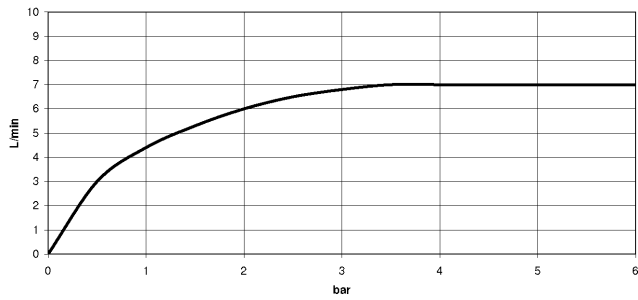

28 504 979

- 180-210mm projection
- ball-joint pivotable through 30°
- PURIFY RAIN, max. flow rate 7 l/min (at 3 bar)
- Function from: 6 l/min
- with anti-scale system
- spray head Ø 100mm
- rosette Ø 55 mm
- 1/2" connection

Fits: TARA, LISSÉ, VAIA, META

	Brushed Light Gold	28 504 979-27
	Chrome	28 504 979-00
	Brushed Platinum	28 504 979-06
	Platinum	28 504 979-08
	Dark Chrome	28 504 979-19
	Light Gold	28 504 979-26
	Brushed Durabronze (23kt Gold)	28 504 979-28
	Matte Black	28 504 979-33
	Brushed Bronze	28 504 979-42
	Brushed Champagne (22kt Gold)	28 504 979-46
	Champagne (22kt Gold)	28 504 979-47
	Brushed Chrome	28 504 979-93
	Brushed Dark Platinum	28 504 979-99

28 504 979

mm [inches]

Flow rate chart

Certificates

DVGW\_DW- LGA\_19924.  
6517DN0118.

28 504 979

Parts for other finishes can be found here: [Chrome](#)