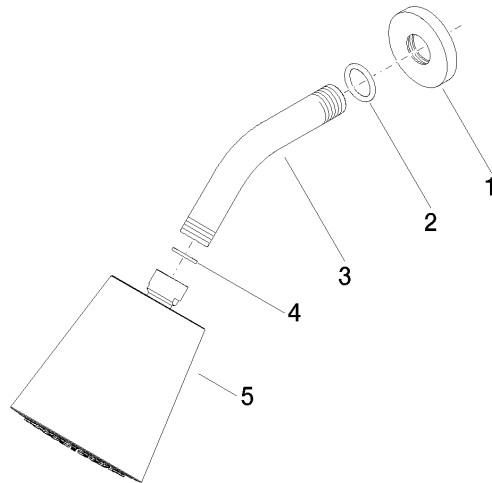

28 504 979

- 180-210mm projection
- ball-joint pivotable through 30°
- PURIFY RAIN, max. flow rate 7 l/min (at 3 bar)
- Function from: 6 l/min
- with anti-scale system
- spray head Ø 100mm
- rosette Ø 55 mm
- 1/2" connection

28 504 979

mm [inches]

Flow rate chart

Certificates

DVGW\_DW- LGA\_19924.  
6517DN0118.

28 504 979

Parts for other finishes can be found here: [Chrome](#)

### Spare parts list

No.	Item Number	Name	Quantity used	Delivery time
1	09 27 22 003-27	rosette	1	60
2	90 14 10 026 00 90	seal	1	2
3	09 11 03 011-27	connection	1	60
4	90 14 20 002 00 90	seal	1	2
5	90 12 05 054 00-27	shower	1	30