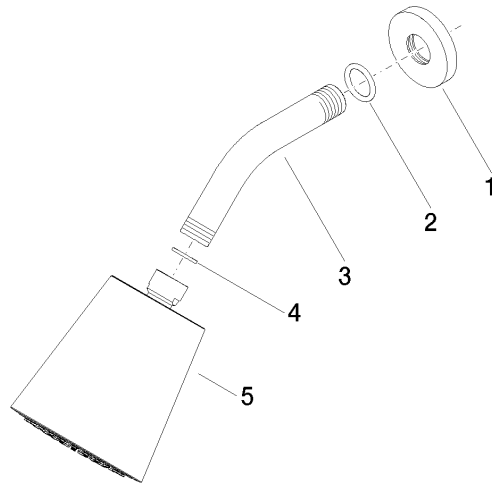

Shower head - Brushed Durabronze (23kt Gold)

TARA

28 504 979

- 180-210mm projection
- ball-joint pivotable through 30°
- PURIFY RAIN, max. flow rate 7 l/min (at 3 bar)
- Function from: 6 l/min
- with anti-scale system
- spray head Ø 100mm
- rosette Ø 55 mm
- 1/2" connection

Recommended miscellaneous

Concealed wall elbow -

- max. recess depth 163 mm
- min. recess depth 90 mm

35 085 970 90

28 504 979

mm [inches]

Flow rate chart

Certificates

DVGW_DW- LGA_19924.
6517DN0118.

28 504 979

Spare parts list

No.	Item Number	Name	Quantity used	Delivery time
1	09 27 22 003-28	rosette	1	20
2	90 14 10 026 00 90	seal	1	2
3	09 11 03 011-28	connection	1	20
4	90 14 20 002 00 90	seal	1	2
5	90 12 05 054 00-28	shower	1	20