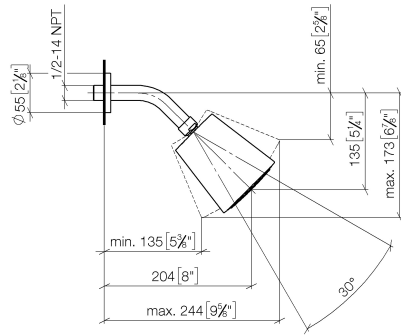

Shower head - Brushed Durabronze (23kt Gold)

TARA

28 504 979

- 180-210mm projection
- ball-joint pivotable through 30°
- PURIFY RAIN, max. flow rate 7 l/min (at 3 bar)
- Function from: 6 l/min
- with anti-scale system
- spray head Ø 100mm
- rosette Ø 55 mm
- 1/2" connection

Recommended miscellaneous

Concealed wall elbow -

- max. recess depth 163 mm
- min. recess depth 90 mm

35 085 970 90

28 504 979

mm [inches]

Flow rate chart

Certificates

DVGW_DW- LGA_19924.
6517DN0118.

28 504 979

Spare parts list

No.	Item Number	Name	Quantity used	Delivery time
1	09 27 22 003-28	rosette	1	20
2	90 14 10 026 00 90	seal	1	2
3	09 11 03 011-28	connection	1	20
4	90 14 20 002 00 90	seal	1	2
5	90 12 05 054 00-28	shower	1	20