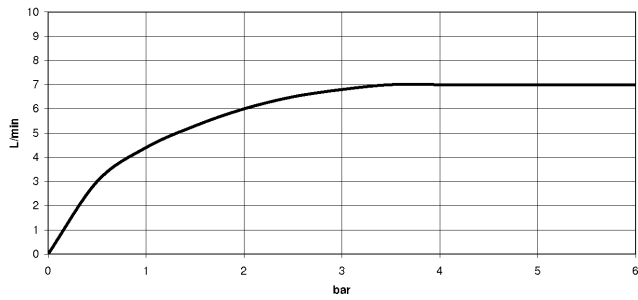

28 504 979

- 180-210mm projection
- ball-joint pivotable through 30°
- PURIFY RAIN, max. flow rate 7 l/min (at 3 bar)
- Function from: 6 l/min
- with anti-scale system
- spray head Ø 100mm
- rosette Ø 55 mm
- 1/2" connection

Fits: TARA, LISSÉ, VAIA, META

	Matte Black	28 504 979-33
	Chrome	28 504 979-00
	Brushed Platinum	28 504 979-06
	Platinum	28 504 979-08
	Dark Chrome	28 504 979-19
	Light Gold	28 504 979-26
	Brushed Light Gold	28 504 979-27
	Brushed Durabronze (23kt Gold)	28 504 979-28
	Brushed Bronze	28 504 979-42
	Brushed Champagne (22kt Gold)	28 504 979-46
	Champagne (22kt Gold)	28 504 979-47
	Brushed Chrome	28 504 979-93
	Brushed Dark Platinum	28 504 979-99

28 504 979

mm [inches]

Flow rate chart

Certificates

DVGW_DW- LGA_19924.
6517DN0118.

28 504 979

Parts for other finishes can be found here: [Chrome](#)

Spare parts list

No.	Item Number	Name	Quantity used	Delivery time
1	09 27 22 003-33	rosette	1	30
2	90 14 10 026 00 90	seal	1	2
3	09 11 03 011-33	connection	1	30
4	90 14 20 002 00 90	seal	1	2
5	90 12 05 054 00-33	shower	1	30