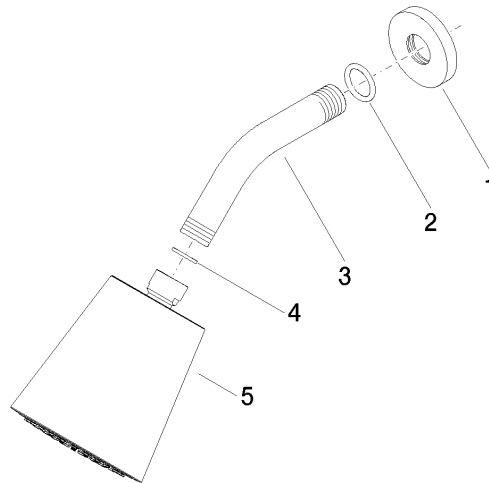

28 504 979

- 180-210mm projection
- ball-joint pivotable through 30°
- PURIFY RAIN, max. flow rate 7 l/min (at 3 bar)
- Function from: 6 l/min
- with anti-scale system
- spray head Ø 100mm
- rosette Ø 55 mm
- 1/2" connection

28 504 979

mm [inches]

Flow rate chart

Certificates

DVGW_DW- LGA_19924.
6517DN0118.

28 504 979

Parts for other finishes can be found here: [Chrome](#)

Spare parts list

No.	Item Number	Name	Quantity used	Delivery time
1	09 27 22 003-33	rosette	1	30
2	90 14 10 026 00 90	seal	1	2
3	09 11 03 011-33	connection	1	30
4	90 14 20 002 00 90	seal	1	2
5	90 12 05 054 00-33	shower	1	30