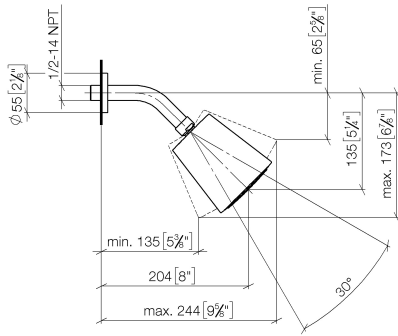

28 504 979

- 180-210mm projection
- ball-joint pivotable through 30°
- PURIFY RAIN, max. flow rate 7 l/min (at 3 bar)
- Function from: 6 l/min
- with anti-scale system
- spray head Ø 100mm
- rosette Ø 55 mm
- 1/2" connection

Fits: TARA, LISSÉ, VAIA, META

	Matte Black	28 504 979-33
	Chrome	28 504 979-00
	Brushed Platinum	28 504 979-06
	Platinum	28 504 979-08
	Dark Chrome	28 504 979-19
	Light Gold	28 504 979-26
	Brushed Light Gold	28 504 979-27
	Brushed Durabronze (23kt Gold)	28 504 979-28
	Brushed Bronze	28 504 979-42
	Brushed Champagne (22kt Gold)	28 504 979-46
	Champagne (22kt Gold)	28 504 979-47
	Brushed Chrome	28 504 979-93
	Brushed Dark Platinum	28 504 979-99

28 504 979

mm [inches]

Flow rate chart

Certificates

DVGW_DW- LGA_19924.
6517DN0118.

28 504 979

Parts for other finishes can be found here: [Chrome](#)

Spare parts list

No.	Item Number	Name	Quantity used	Delivery time
1	09 27 22 003-33	rosette	1	30
2	90 14 10 026 00 90	seal	1	2
3	09 11 03 011-33	connection	1	30
4	90 14 20 002 00 90	seal	1	2
5	90 12 05 054 00-33	shower	1	30