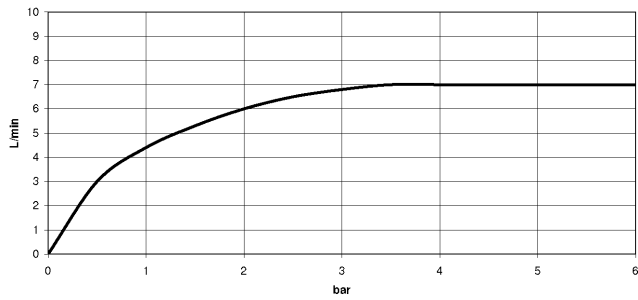

28 504 979

- 180-210mm projection
- ball-joint pivotable through 30°
- PURIFY RAIN, max. flow rate 7 l/min (at 3 bar)
- Function from: 6 l/min
- with anti-scale system
- spray head Ø 100mm
- rosette Ø 55 mm
- 1/2" connection

Fits: TARA, LISSÉ, VAIA, META

	Brushed Bronze	28 504 979-42
	Chrome	28 504 979-00
	Brushed Platinum	28 504 979-06
	Platinum	28 504 979-08
	Dark Chrome	28 504 979-19
	Light Gold	28 504 979-26
	Brushed Light Gold	28 504 979-27
	Brushed Durabronze (23kt Gold)	28 504 979-28
	Matte Black	28 504 979-33
	Brushed Champagne (22kt Gold)	28 504 979-46
	Champagne (22kt Gold)	28 504 979-47
	Brushed Chrome	28 504 979-93
	Brushed Dark Platinum	28 504 979-99

28 504 979

mm [inches]

Flow rate chart

Certificates

DVGW_DW- LGA_19924.
6517DN0118.

28 504 979

Parts for other finishes can be found here: [Chrome](#)

Spare parts list

No.	Item Number	Name	Quantity used	Delivery time
1	09 27 22 003-42	rosette	1	60
2	90 14 10 026 00 90	seal	1	2
3	09 11 03 011-42	connection	1	60
4	90 14 20 002 00 90	seal	1	2
5	90 12 05 054 00-42	shower	1	30