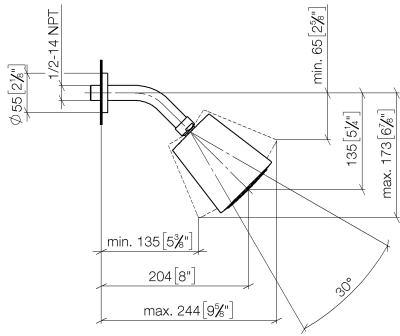

28 504 979

- 180-210mm projection
- ball-joint pivotable through 30°
- PURIFY RAIN, max. flow rate 7 l/min (at 3 bar)
- Function from: 6 l/min
- with anti-scale system
- spray head Ø 100mm
- rosette Ø 55 mm
- 1/2" connection

Fits: TARA, LISSÉ, VAIA, META

	Brushed Bronze	28 504 979-42
	Chrome	28 504 979-00
	Brushed Platinum	28 504 979-06
	Platinum	28 504 979-08
	Dark Chrome	28 504 979-19
	Light Gold	28 504 979-26
	Brushed Light Gold	28 504 979-27
	Brushed Durabronze (23kt Gold)	28 504 979-28
	Matte Black	28 504 979-33
	Brushed Champagne (22kt Gold)	28 504 979-46
	Champagne (22kt Gold)	28 504 979-47
	Brushed Chrome	28 504 979-93
	Brushed Dark Platinum	28 504 979-99

28 504 979

mm [inches]

Flow rate chart

Certificates

DVGW_DW- LGA_19924.
6517DN0118.

28 504 979

Parts for other finishes can be found here: [Chrome](#)

Spare parts list

No.	Item Number	Name	Quantity used	Delivery time
1	09 27 22 003-42	rosette	1	60
2	90 14 10 026 00 90	seal	1	2
3	09 11 03 011-42	connection	1	60
4	90 14 20 002 00 90	seal	1	2
5	90 12 05 054 00-42	shower	1	30