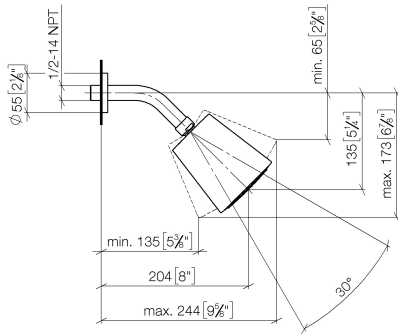

Shower head - Brushed Champagne (22kt Gold)

TARA

28 504 979

- 180-210mm projection
- ball-joint pivotable through 30°
- PURIFY RAIN, max. flow rate 7 l/min (at 3 bar)
- Function from: 6 l/min
- with anti-scale system
- spray head Ø 100mm
- rosette Ø 55 mm
- 1/2" connection

Fits: TARA, LISSÉ, VAIA, META

	Brushed Champagne (22kt Gold)	28 504 979-46
	Chrome	28 504 979-00
	Brushed Platinum	28 504 979-06
	Platinum	28 504 979-08
	Dark Chrome	28 504 979-19
	Light Gold	28 504 979-26
	Brushed Light Gold	28 504 979-27
	Brushed Durabrass (23kt Gold)	28 504 979-28
	Matte Black	28 504 979-33
	Brushed Bronze	28 504 979-42
	Champagne (22kt Gold)	28 504 979-47
	Brushed Chrome	28 504 979-93
	Brushed Dark Platinum	28 504 979-99

Recommended miscellaneous

- Concealed wall elbow -** 35 085 970 90
- max. recess depth 163 mm
 - min. recess depth 90 mm

28 504 979

mm [inches]

Flow rate chart

Certificates

DVGW_DW- LGA_19924.
6517DN0118.

28 504 979

Spare parts list

No.	Item Number	Name	Quantity used	Delivery time
1	09 27 22 003-46	rosette	1	30
2	90 14 10 026 00 90	seal	1	2
3	09 11 03 011-46	connection	1	30
4	90 14 20 002 00 90	seal	1	2
5	90 12 05 054 00-46	shower	1	30