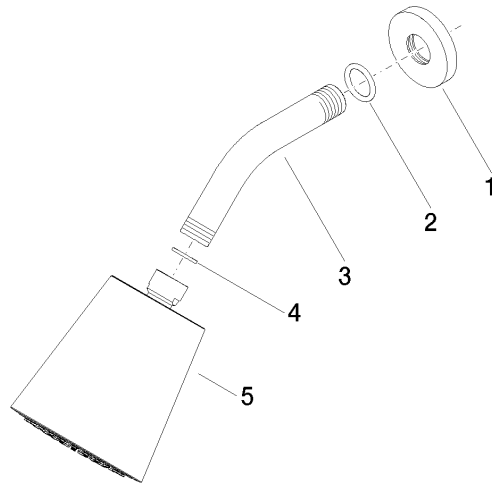

Shower head - Brushed Champagne (22kt Gold)

TARA

28 504 979

- 180-210mm projection
- ball-joint pivotable through 30°
- PURIFY RAIN, max. flow rate 7 l/min (at 3 bar)
- Function from: 6 l/min
- with anti-scale system
- spray head Ø 100mm
- rosette Ø 55 mm
- 1/2" connection

Recommended miscellaneous

- Concealed wall elbow -** 35 085 970 90
- max. recess depth 163 mm
 - min. recess depth 90 mm

28 504 979

mm [inches]

Flow rate chart

Certificates

DVGW_DW- LGA_19924.
6517DN0118.

28 504 979

Spare parts list

No.	Item Number	Name	Quantity used	Delivery time
1	09 27 22 003-46	rosette	1	30
2	90 14 10 026 00 90	seal	1	2
3	09 11 03 011-46	connection	1	30
4	90 14 20 002 00 90	seal	1	2
5	90 12 05 054 00-46	shower	1	30