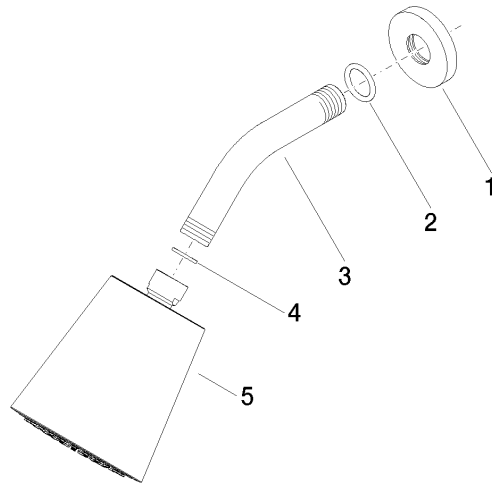

Shower head - Champagne (22kt Gold)

TARA

28 504 979

- 180-210mm projection
- ball-joint pivotable through 30°
- PURIFY RAIN, max. flow rate 7 l/min (at 3 bar)
- Function from: 6 l/min
- with anti-scale system
- spray head Ø 100mm
- rosette Ø 55 mm
- 1/2" connection

Recommended miscellaneous

- Concealed wall elbow -** 35 085 970 90
- max. recess depth 163 mm
 - min. recess depth 90 mm

28 504 979

mm [inches]

Flow rate chart

Certificates

DVGW_DW- LGA_19924.
6517DN0118.

28 504 979

Spare parts list

| No. | Item Number | Name | Quantity used | Delivery time |
|-----|--------------------|------------|---------------|---------------|
| 1 | 09 27 22 003-47 | rosette | 1 | 60 |
| 2 | 90 14 10 026 00 90 | seal | 1 | 2 |
| 3 | 09 11 03 011-47 | connection | 1 | 30 |
| 4 | 90 14 20 002 00 90 | seal | 1 | 2 |
| 5 | 90 12 05 054 00-47 | shower | 1 | 30 |