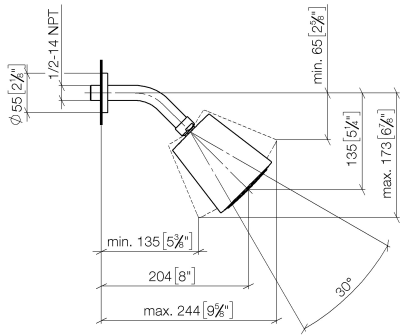

Shower head - Champagne (22kt Gold)

TARA

28 504 979

- 180-210mm projection
- ball-joint pivotable through 30°
- PURIFY RAIN, max. flow rate 7 l/min (at 3 bar)
- Function from: 6 l/min
- with anti-scale system
- spray head Ø 100mm
- rosette Ø 55 mm
- 1/2" connection

Fits: TARA, LISSÉ, VAIA, META

| | | |
|---|--------------------------------|---------------|
|  | Champagne (22kt Gold) | 28 504 979-47 |
|  | Chrome | 28 504 979-00 |
|  | Brushed Platinum | 28 504 979-06 |
|  | Platinum | 28 504 979-08 |
|  | Dark Chrome | 28 504 979-19 |
|  | Light Gold | 28 504 979-26 |
|  | Brushed Light Gold | 28 504 979-27 |
|  | Brushed Durabronze (23kt Gold) | 28 504 979-28 |
|  | Matte Black | 28 504 979-33 |
|  | Brushed Bronze | 28 504 979-42 |
|  | Brushed Champagne (22kt Gold) | 28 504 979-46 |
|  | Brushed Chrome | 28 504 979-93 |
|  | Brushed Dark Platinum | 28 504 979-99 |

Recommended miscellaneous

- Concealed wall elbow -** 35 085 970 90
- max. recess depth 163 mm
 - min. recess depth 90 mm

28 504 979

mm [inches]

Flow rate chart

Certificates

DVGW_DW- LGA_19924.
6517DN0118.

28 504 979

Spare parts list

| No. | Item Number | Name | Quantity used | Delivery time |
|-----|--------------------|------------|---------------|---------------|
| 1 | 09 27 22 003-47 | rosette | 1 | 60 |
| 2 | 90 14 10 026 00 90 | seal | 1 | 2 |
| 3 | 09 11 03 011-47 | connection | 1 | 30 |
| 4 | 90 14 20 002 00 90 | seal | 1 | 2 |
| 5 | 90 12 05 054 00-47 | shower | 1 | 30 |