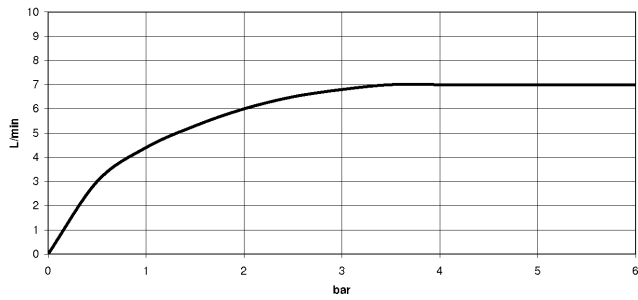

Shower head - Champagne (22kt Gold)

TARA

28 504 979

- 180-210mm projection
- ball-joint pivotable through 30°
- PURIFY RAIN, max. flow rate 7 l/min (at 3 bar)
- Function from: 6 l/min
- with anti-scale system
- spray head Ø 100mm
- rosette Ø 55 mm
- 1/2" connection

Recommended miscellaneous

- Concealed wall elbow -** 35 085 970 90
- max. recess depth 163 mm
 - min. recess depth 90 mm

28 504 979

mm [inches]

Flow rate chart

Certificates

DVGW_DW- LGA_19924.
6517DN0118.

28 504 979