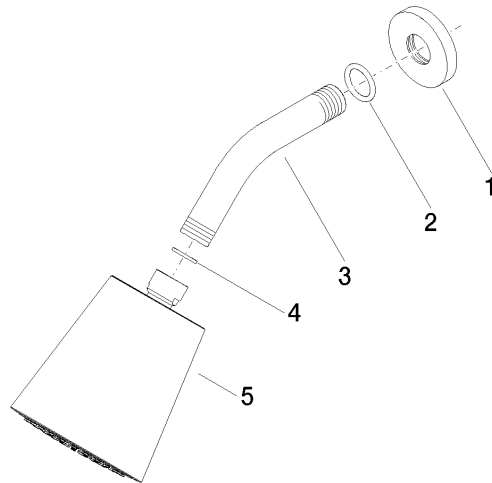

28 504 979

- 180-210mm projection
- ball-joint pivotable through 30°
- PURIFY RAIN, max. flow rate 7 l/min (at 3 bar)
- Function from: 6 l/min
- with anti-scale system
- spray head Ø 100mm
- rosette Ø 55 mm
- 1/2" connection

28 504 979

mm [inches]

Flow rate chart

Certificates

DVGW_DW- LGA_19924.
6517DN0118.

28 504 979

Parts for other finishes can be found here: [Chrome](#)

Spare parts list

No.	Item Number	Name	Quantity used	Delivery time
1	09 27 22 003-93	rosette	1	20
2	90 14 10 026 00 90	seal	1	2
3	09 11 03 011-93	connection	1	20
4	90 14 20 002 00 90	seal	1	2
5	90 12 05 054 00-93	shower	1	20