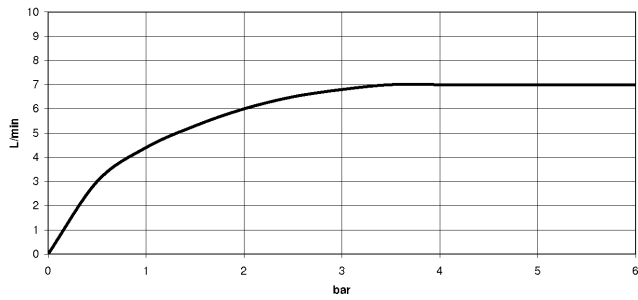

28 504 979

- 180-210mm projection
- ball-joint pivotable through 30°
- PURIFY RAIN, max. flow rate 7 l/min (at 3 bar)
- Function from: 6 l/min
- with anti-scale system
- spray head Ø 100mm
- rosette Ø 55 mm
- 1/2" connection

Fits: TARA, LISSÉ, VAIA, META

	Brushed Chrome	28 504 979-93
	Chrome	28 504 979-00
	Brushed Platinum	28 504 979-06
	Platinum	28 504 979-08
	Dark Chrome	28 504 979-19
	Light Gold	28 504 979-26
	Brushed Light Gold	28 504 979-27
	Brushed Durabronze (23kt Gold)	28 504 979-28
	Matte Black	28 504 979-33
	Brushed Bronze	28 504 979-42
	Brushed Champagne (22kt Gold)	28 504 979-46
	Champagne (22kt Gold)	28 504 979-47
	Brushed Dark Platinum	28 504 979-99

28 504 979

mm [inches]

Flow rate chart

Certificates

DVGW_DW- LGA_19924.
6517DN0118.

28 504 979

Parts for other finishes can be found here: [Chrome](#)

Spare parts list

No.	Item Number	Name	Quantity used	Delivery time
1	09 27 22 003-93	rosette	1	20
2	90 14 10 026 00 90	seal	1	2
3	09 11 03 011-93	connection	1	20
4	90 14 20 002 00 90	seal	1	2
5	90 12 05 054 00-93	shower	1	20